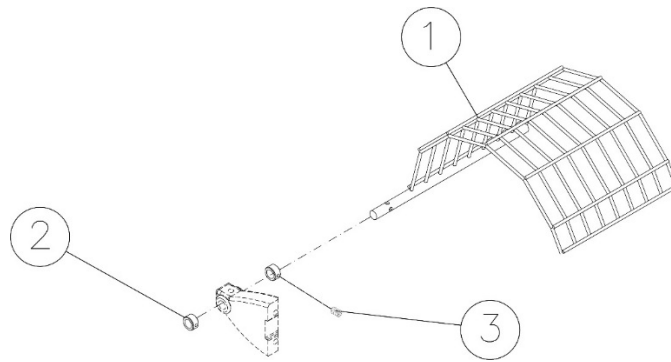

14.7.1 JWL-1840EVS/DVR Guard Assembly (OPTIONAL) – Exploded View

14.7.2 JWL-1840EVS/DVR Guard Assembly (OPTIONAL) – Parts List

Index No.	Part No.	Description	Size	Qty
.....	719002	Lathe Guard Assembly (includes #1 thru 3)
1	JWL1642-179	Guard	1
2	JWL1642-187	Collar	2
3	TS-0270011	Set Screw	5/16"-18 x 1/4"	2