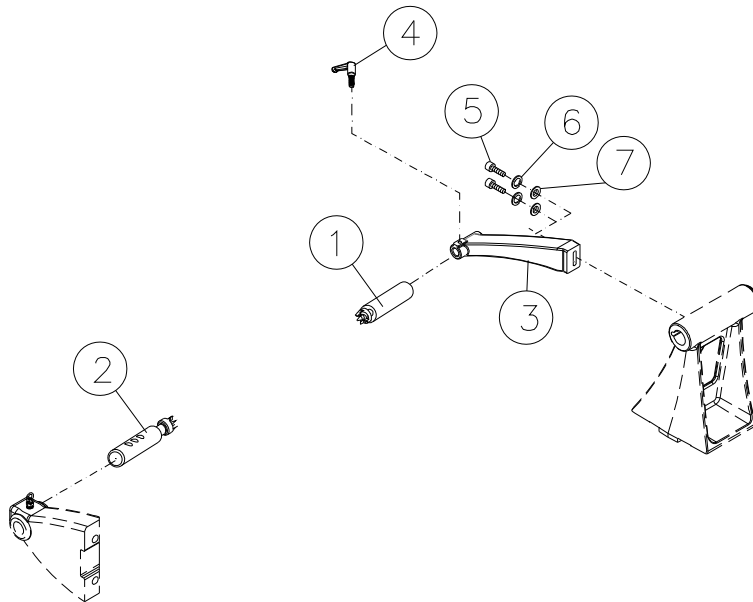

14.7.1 JWL-1840EVS/DVR Guard Assembly (OPTIONAL) – Exploded View

14.7.2 JWL-1840EVS/DVR Guard Assembly (OPTIONAL) – Parts List

Index No.	Part No.	Description	Size	Qty
.....	719002	Lathe Guard Assembly (includes #1 thru 3)
1	JWL1642-179	Guard	1
2	JWL1642-187	Collar	2
3	TS-0270011	Set Screw	5/16"-18 x 1/4"	2

14.8.1 JWL-1840EVS/DVR Comparator Kit (OPTIONAL)–Exploded View

14.8.2 JWL-1840EVS/DVR Comparator Kit (OPTIONAL) – Parts List

Index No.	Part No.	Description	Size	Qty
.....	719601	Spindle Comparator Kit (#1 thru 7)
1	3520B-151	Comparator Rear Center	1
2	3520B-275	Comparator Spur Center	1
3	JWL1840EVS-403	Comparator Bracket	1
4	6350031	Handle	3/8"	1
5	TS-0208071	Socket Head Cap Screw	5/16"-18x1-1/4"	2
6	TS-0720081	Lock Washer	5/16"	2
7	TS-0680031	Flat Washer	5/16"	2