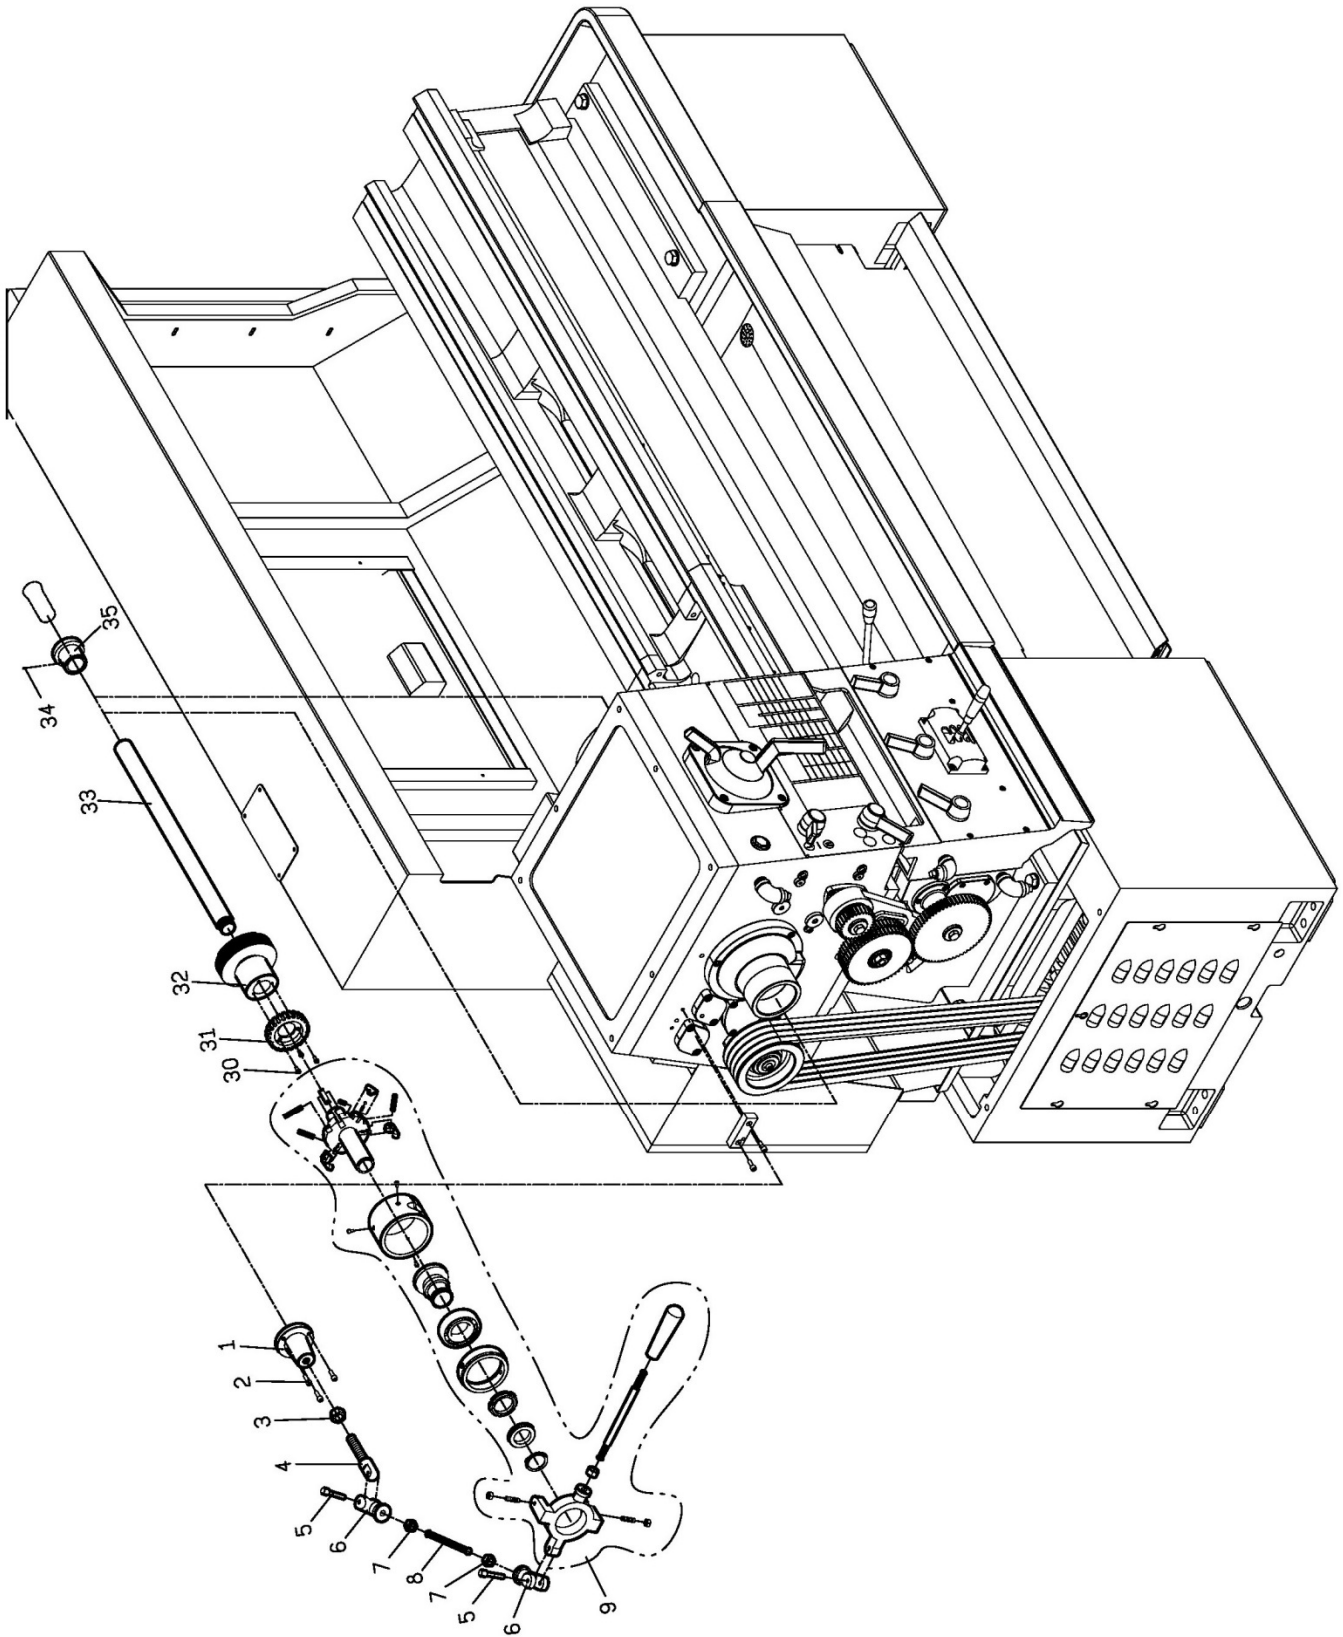

5C Collet Closer Assembly for EGH-1880, 2180, 21120 JET® ELITE Lathes

5C Collet Closer Assembly for EGH-1880, 2180, 21120 JET® ELITE Lathes

Index No.	Part No.	Description	Size	Qty.
	892253	5C Collet Closer Assembly (#1 thru 35)		1
1	EGH1740-O02	Bracket		1
2	TS-1503061	Hex. Socket Head Bolt	M6x25	3
3	TS-154010	Nut	M16	1
4	EGH1740-O04	Bolt		1
5	EGH1740-O05	Bolt		2
6	EGH1740-O06	Connector Casting		2
7	TS-0561051	Nut	W½"	2
8	EGH1740-O08	Screw	W½ x 155mm	1
9	EGH-1880-O09	Handle Casting Ass'y		1
30	TS-1502031	Hex. Socket Head Bolt	M5x12	3
31	EGH-1880-O31	Index Ring		1
32	EGH-1880-O32	Hub		1
33	EGH-1880-O33	Tube		1
34	EGH-1880-O34	Pin		1
35	EGH-1880-O35	Bush		1