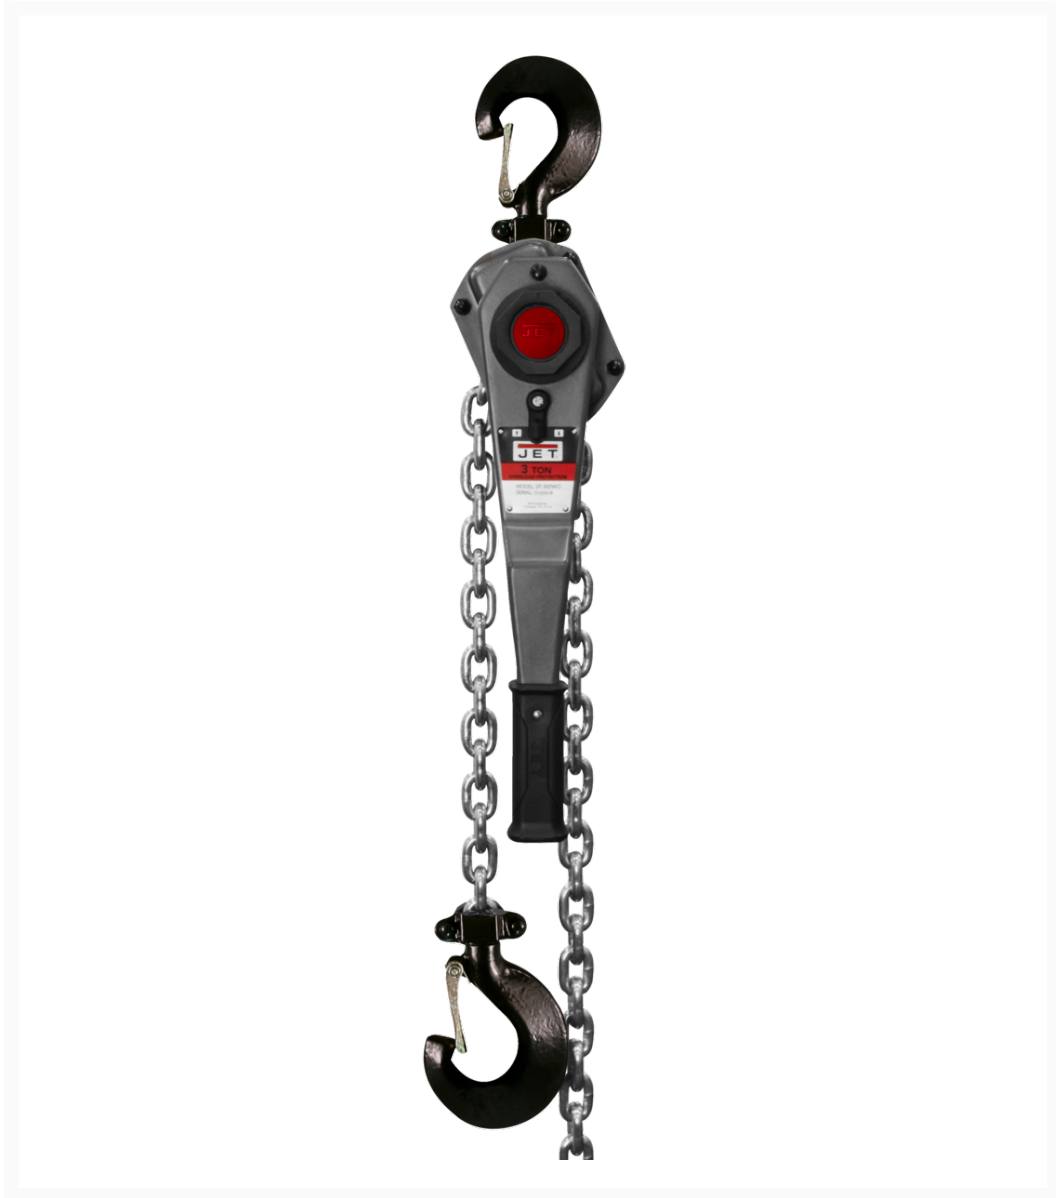

JLH-300-10PSH 3 Ton Lever Hoist, 10' Lift with Overload Protection & Shipyard Hooks

Product Images

Short Description

JLH-300-10PSH 3 Ton Lever Hoist, 10' Lift with Overload Protection & Shipyard Hooks

Additional Information

Stock Number	JT9-376901
Headroom (in.)	15-5/9
Capacity (Lbs.)	7040
Lift (Ft.)	10
Load Capacity (Tons)	3
Load Chain Dimensions dia/mm)	10 x 28
Model Number	JLH-300-10PSH
Prop 65	Cancer and Reproductive Harm
Warranty	Lifetime
Lever Length (in.)	16-1/3
Lbs. of Pull to Lift Capacity	84.0000
Gross Weight	58.5
Net weight	50.0