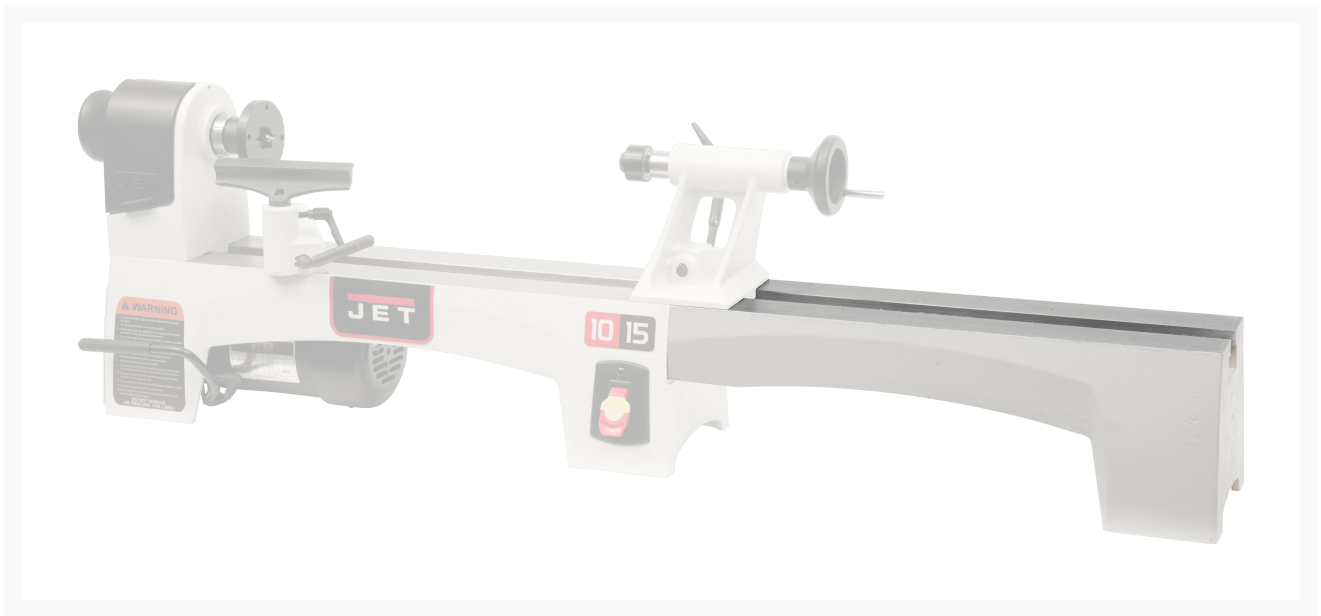

# Bed Extension for Jet JWL-1015 Lathe

## Product Images

---