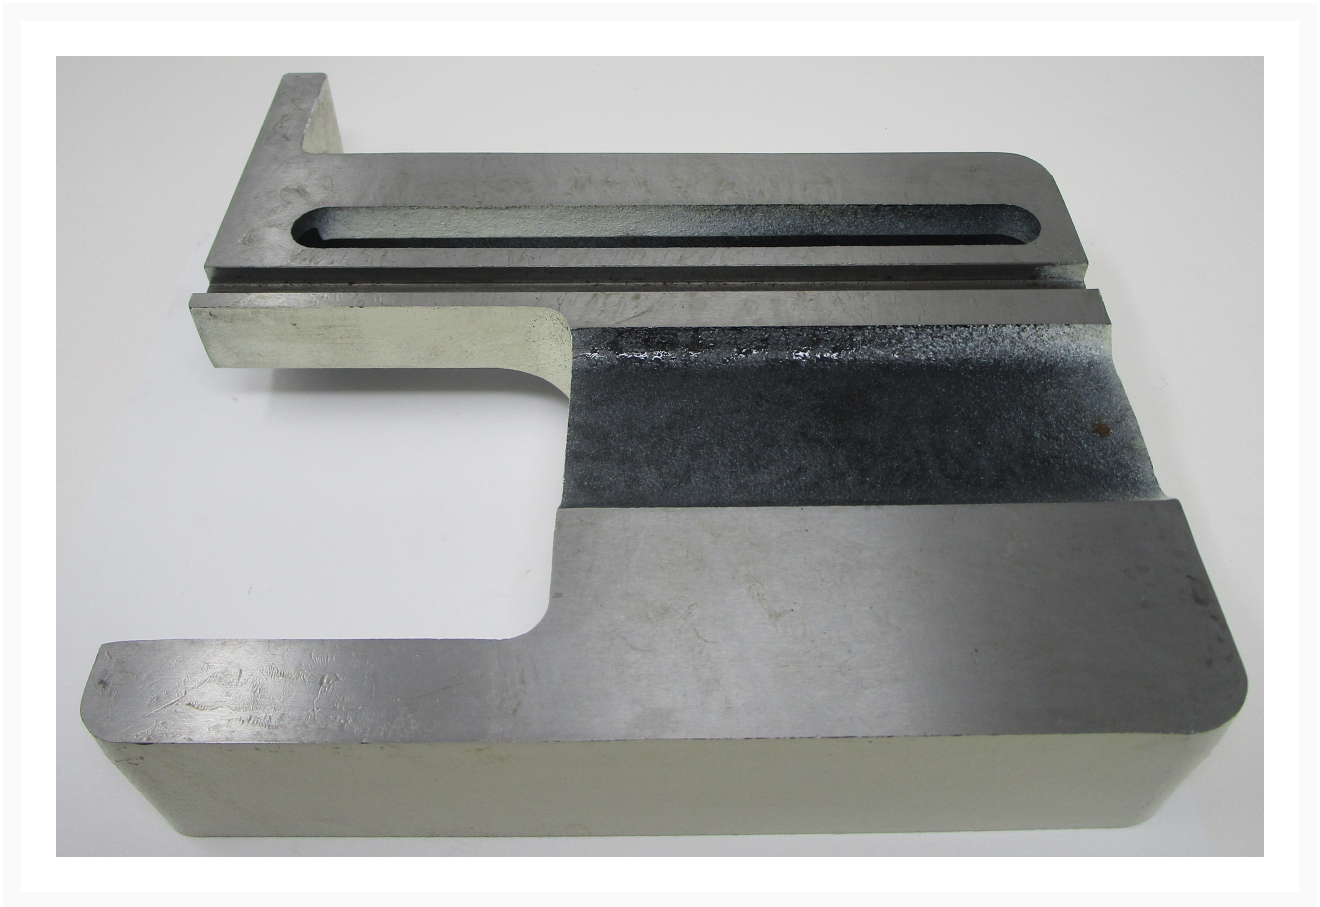

Fence Base | JJ6CSDX-438

Product Images

Additional Information

Stock Number	JT9-JJ6CSDX-438
Gross Weight	1.0