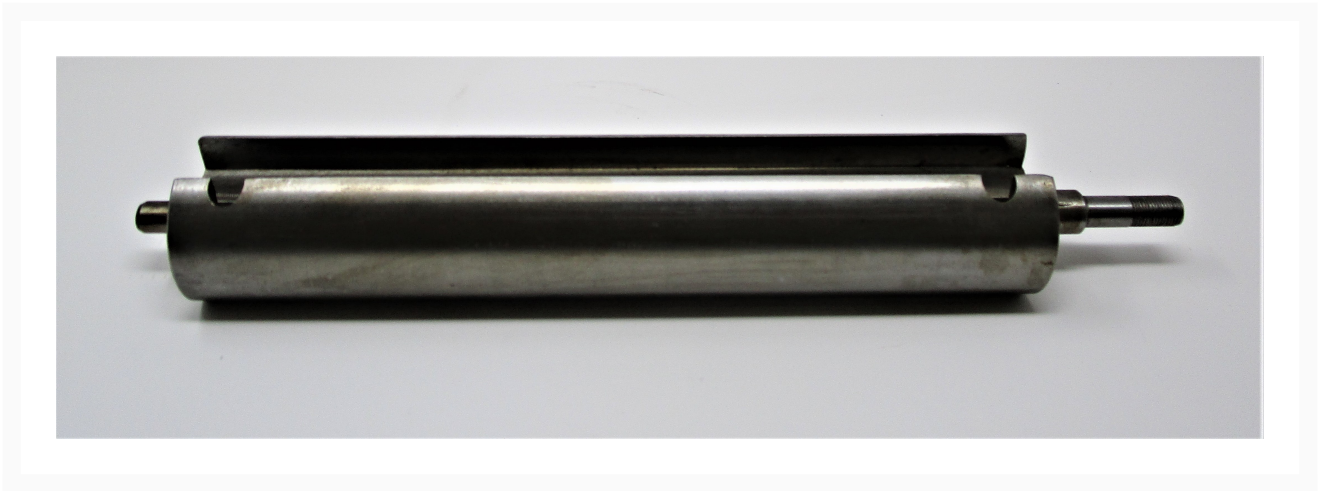

Cutterhead | JJP10BT-62

Product Images

Additional Information

Stock Number	JT9-JJP10BT-62
Gross Weight	6.1