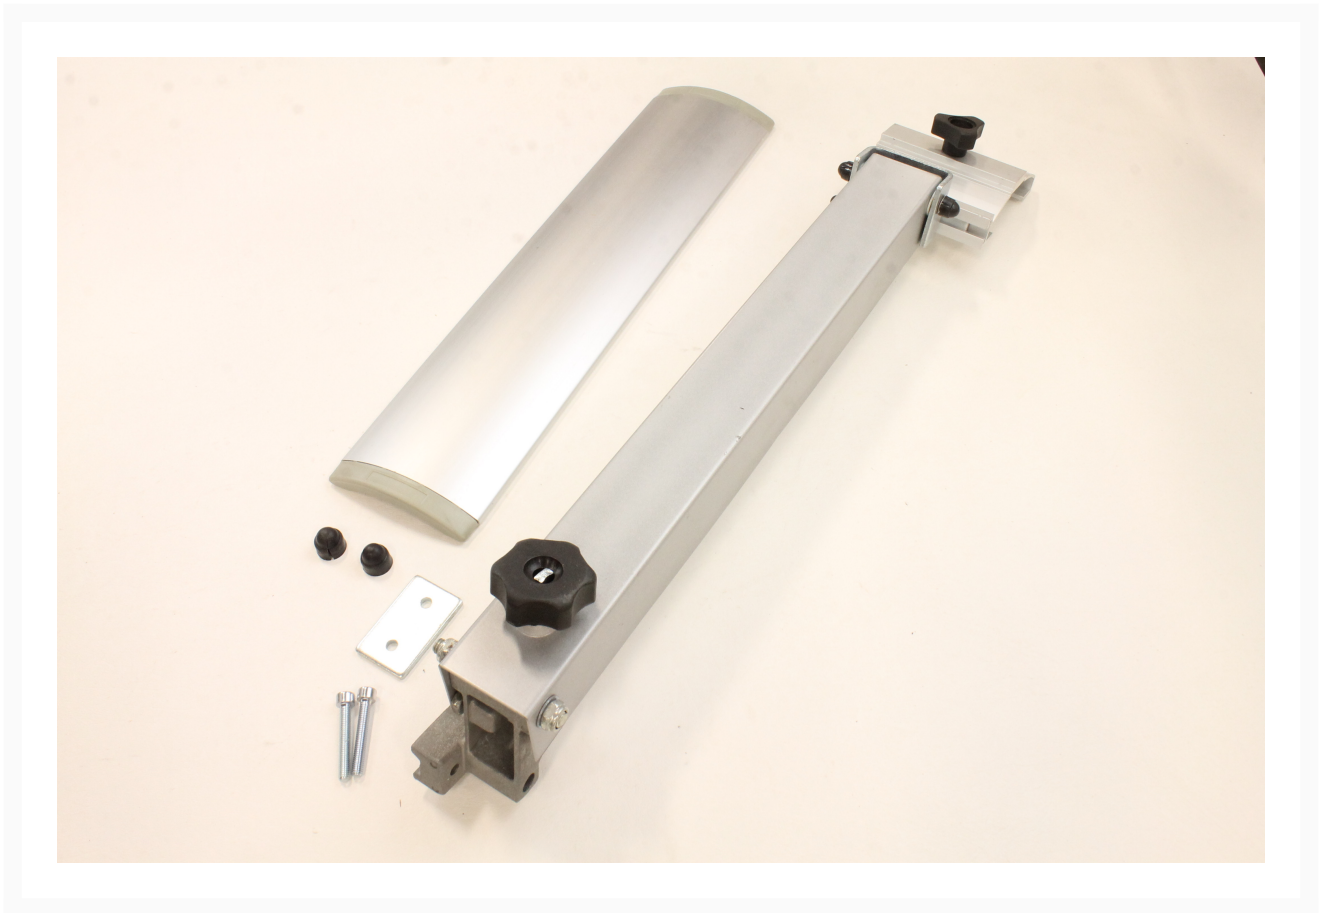

Cutterhead Guard Assembly | JJP12-008

Product Images

Additional Information

Stock Number	JT9-JJP12-008
Gross Weight	5.5
Net weight	5.5