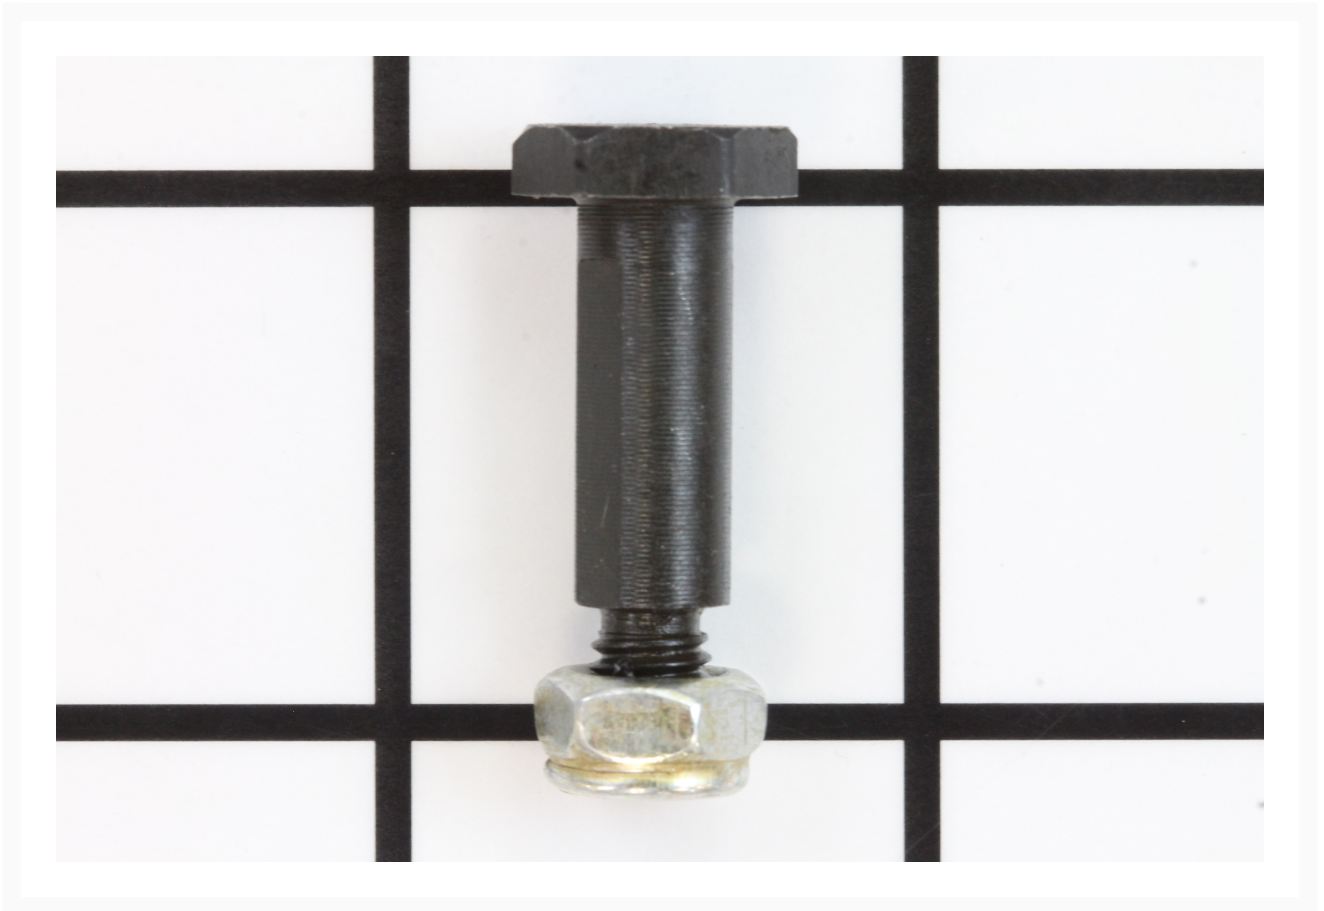

Bottom Hook Shaft | JLH80-36

Product Images

Additional Information

| | |
|--------------|--------------|
| Stock Number | JT9-JLH80-36 |
| Gross Weight | 0.018 |