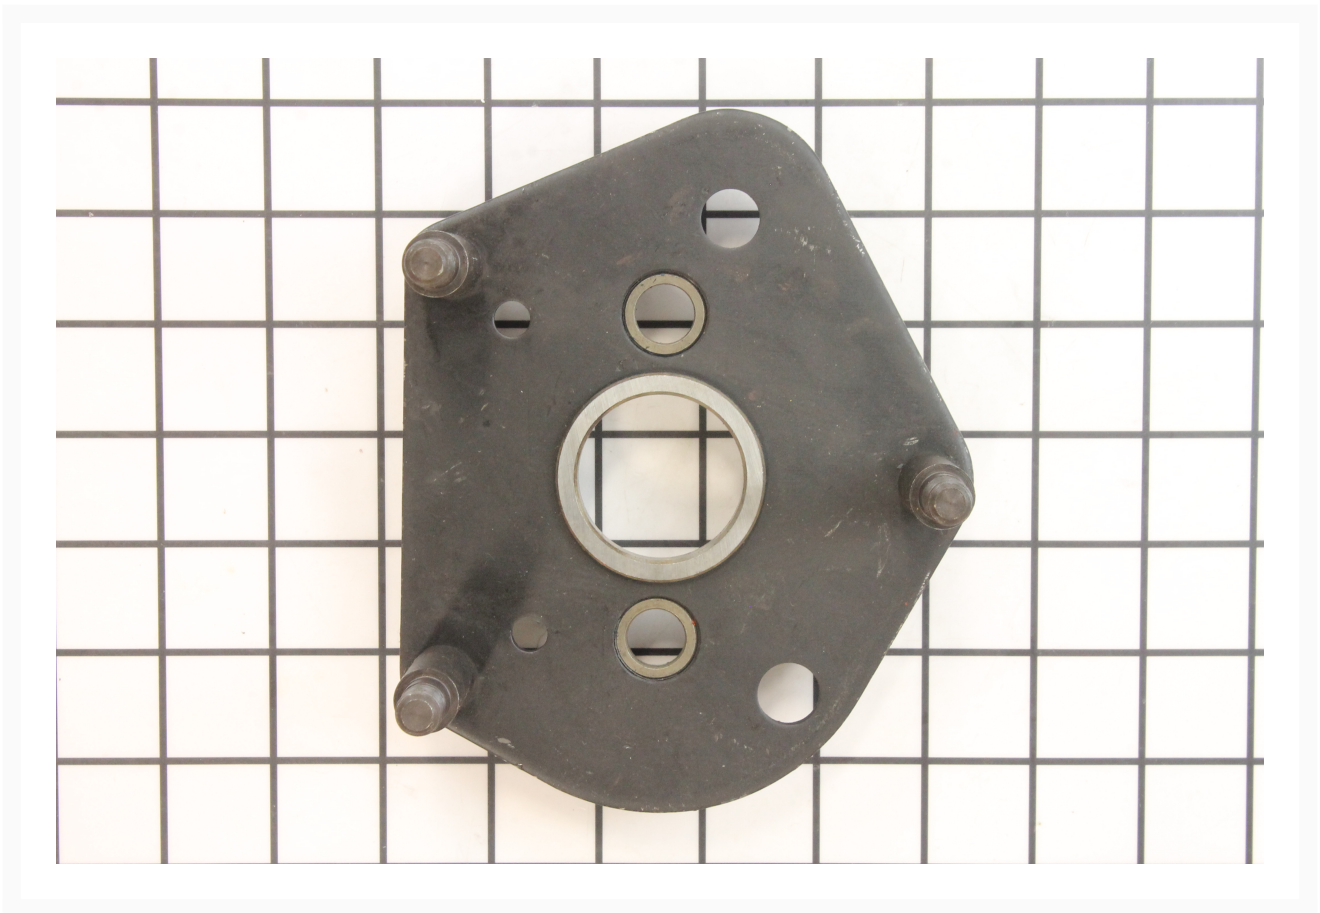

Gear Assembly | JLP150-5

Product Images

Additional Information

Stock Number	JT9-JLP150-5
Gross Weight	1.565