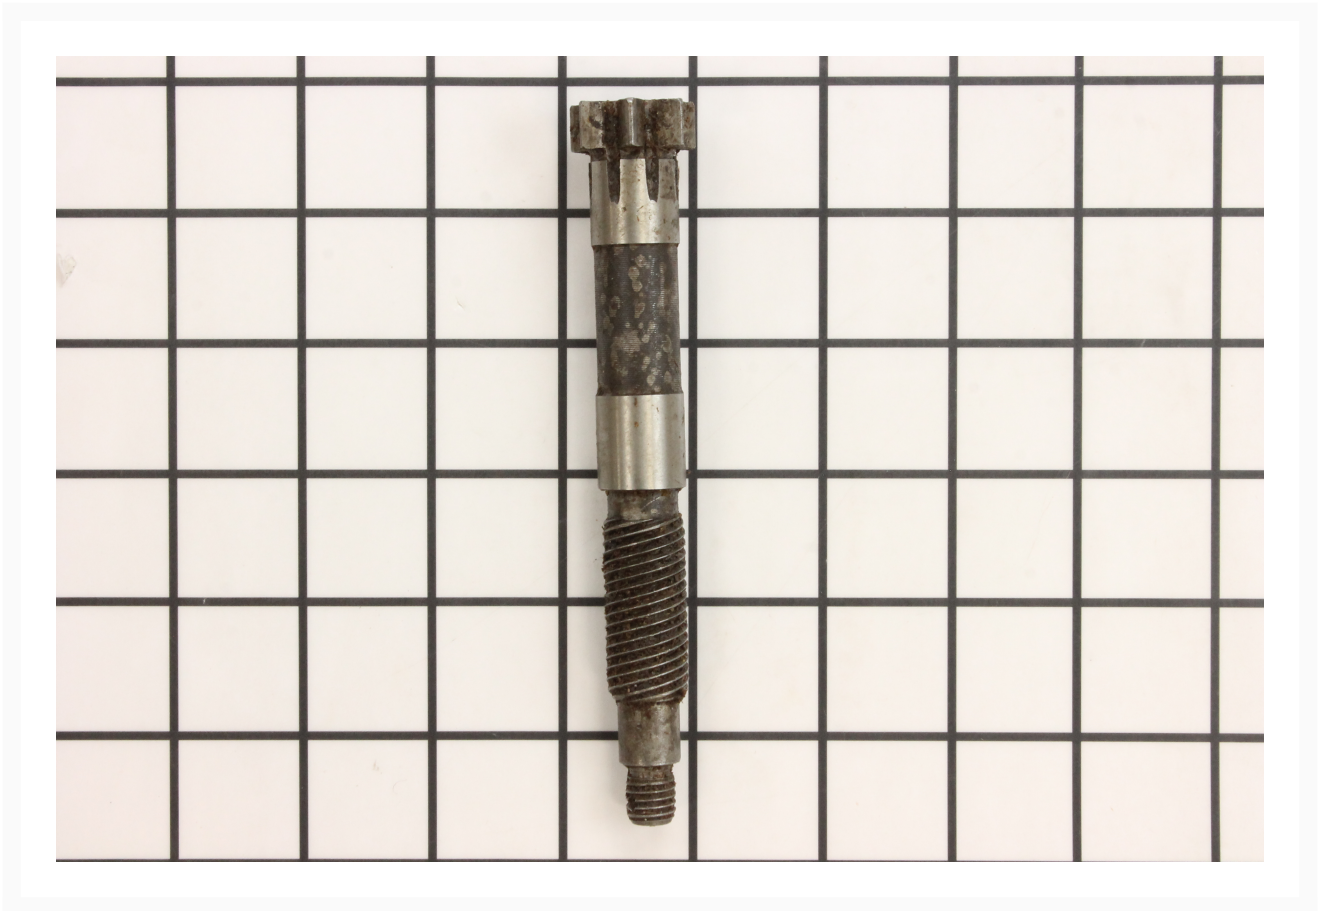

Drive Shaft | JLP75-3

Product Images

Additional Information

Stock Number	JT9-JLP75-3
Gross Weight	1.0