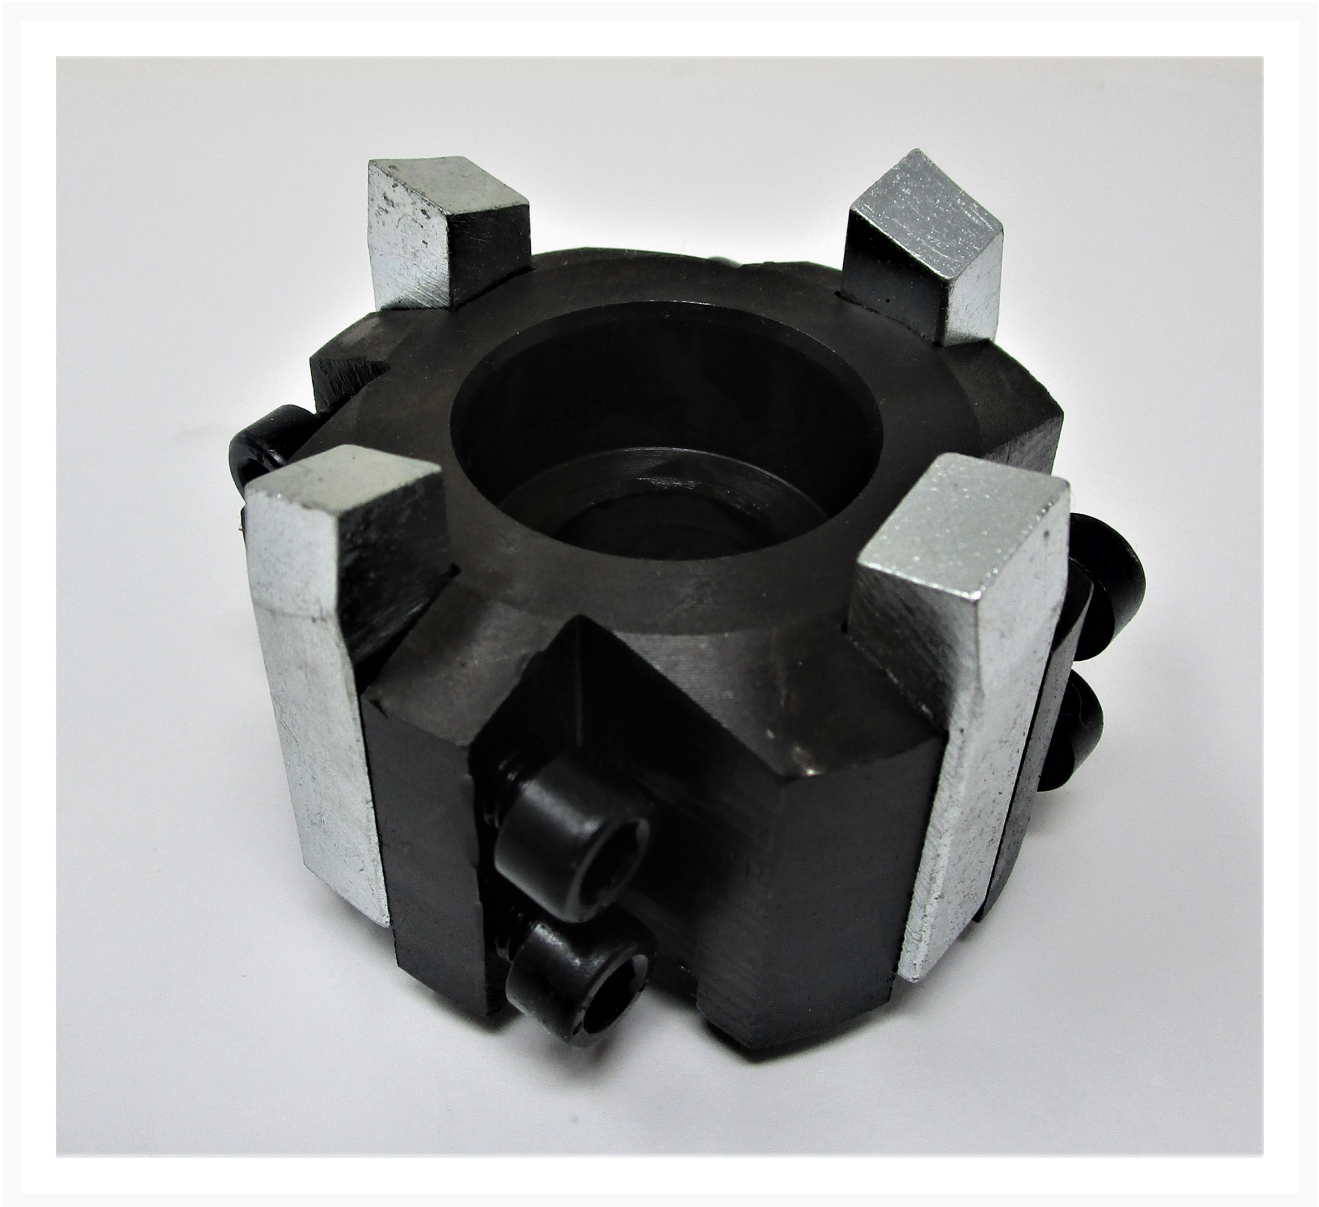

# Cutter | JMD15-086

## Product Images

---

---

Stock Number

JT9-JMD15-086

Gross Weight

1.15