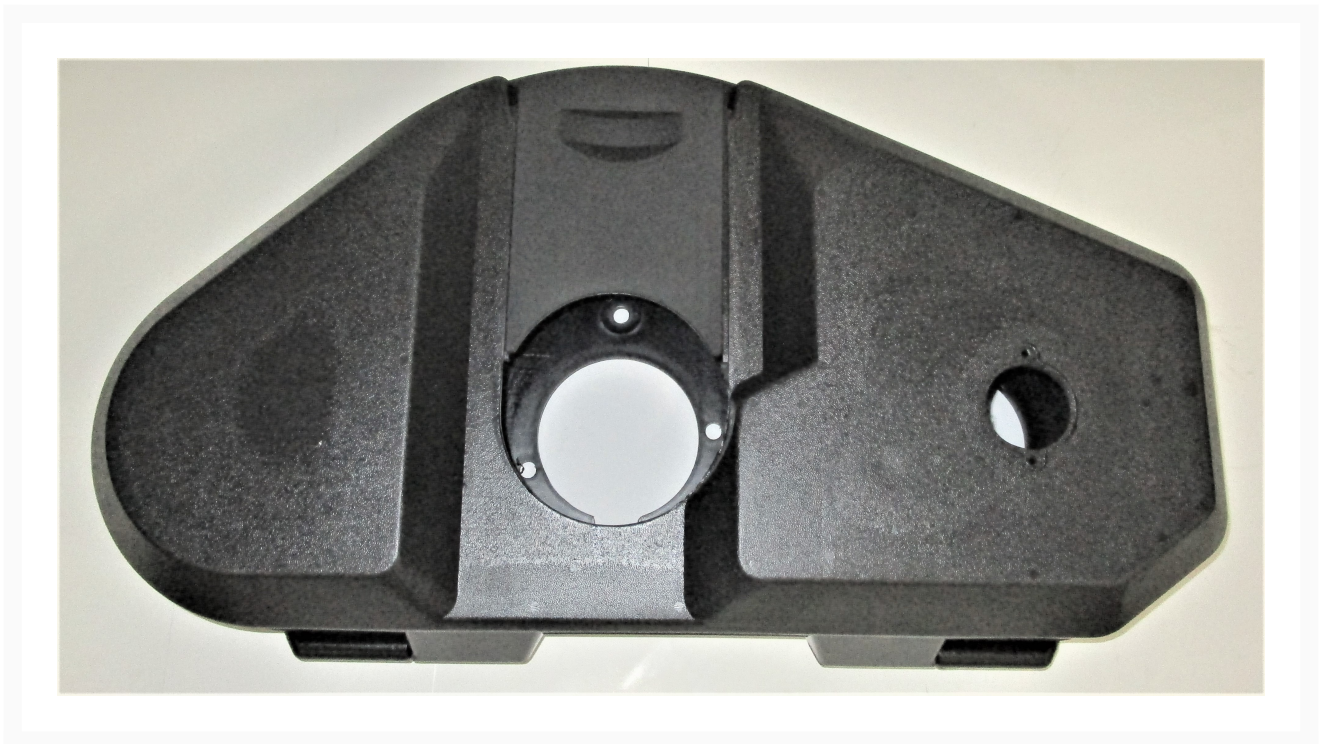

Belt Cover - Poly | JMD18-069P

Product Images

Additional Information

Stock Number	JT9-JMD18-069P
Gross Weight	1.0
SAP Net weight	1.0