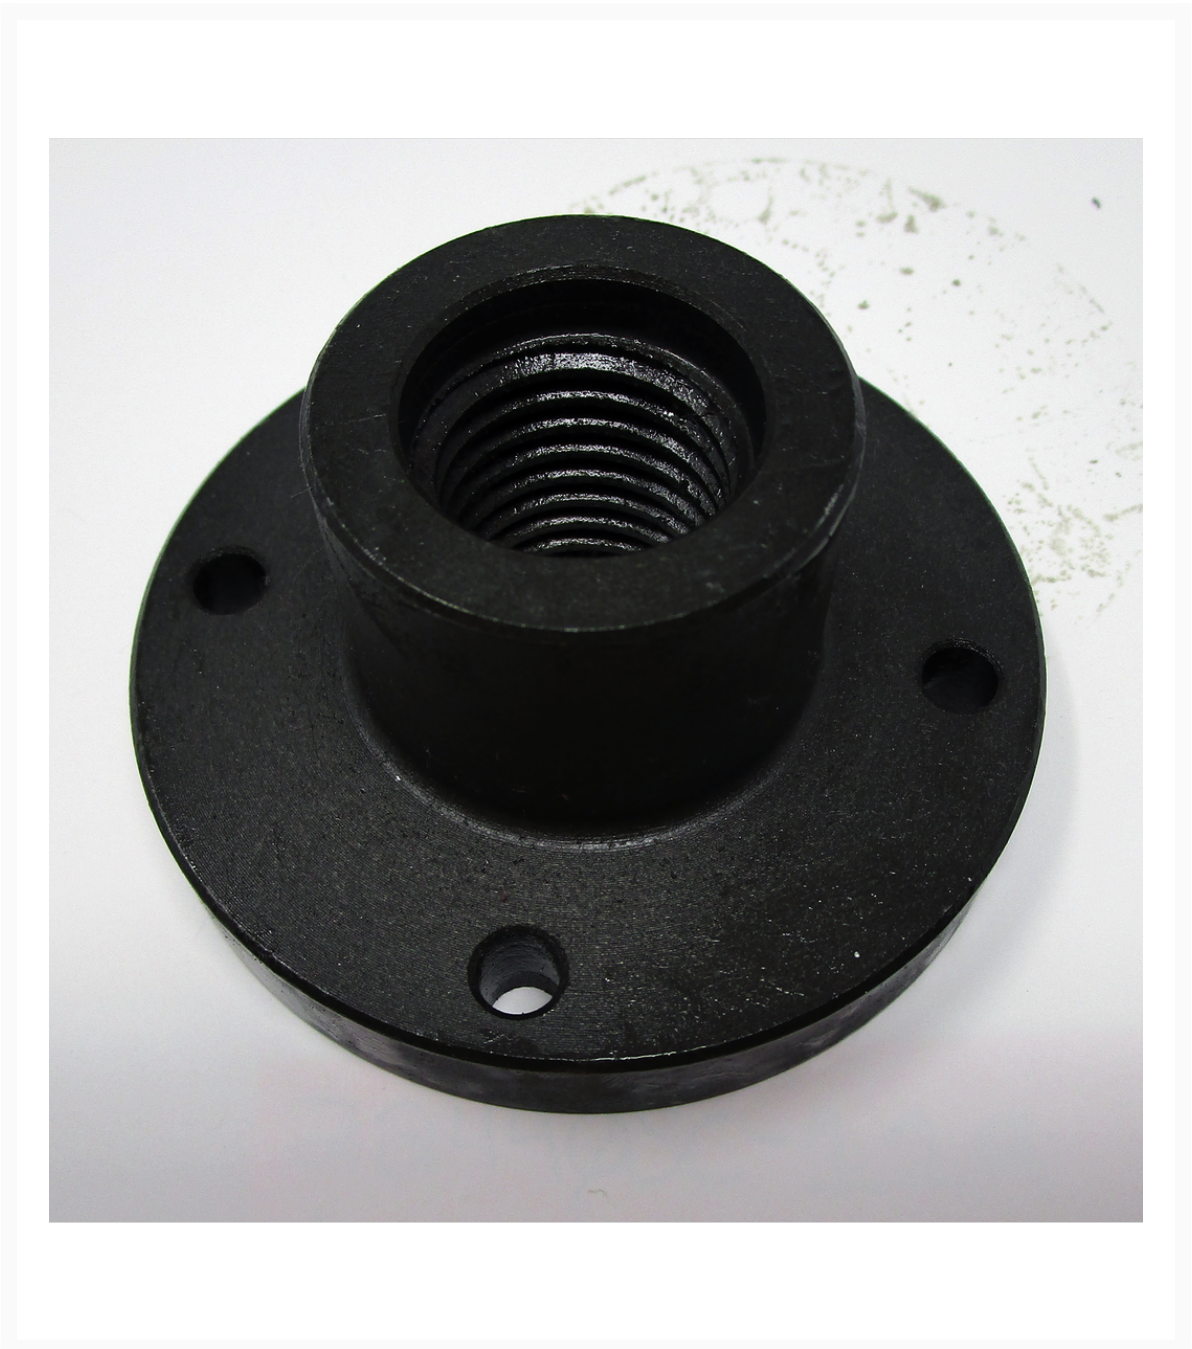

Faceplate | JML-2

Product Images

Additional Information

Stock Number	JT9-JML-2
Gross Weight	1.15
SAP Net weight	1.15