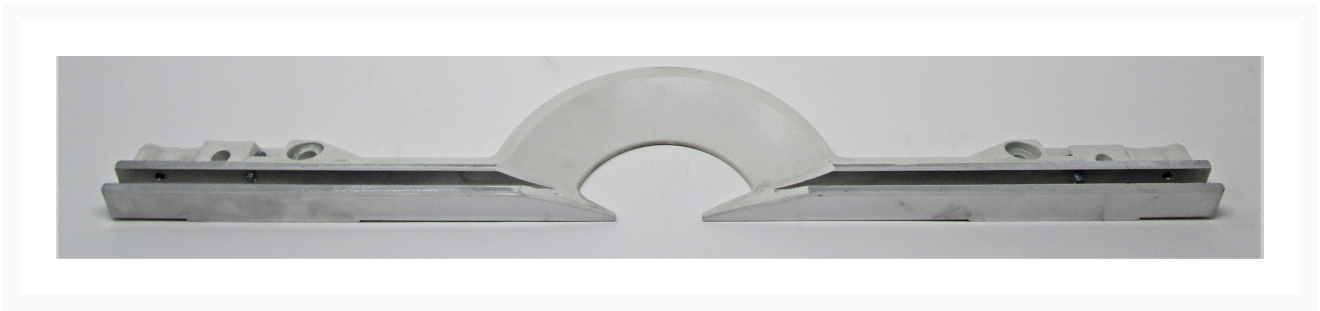

Fence | JMS10X-029

Product Images

Additional Information

Stock Number	JT9-JMS10X-029
Gross Weight	1.0