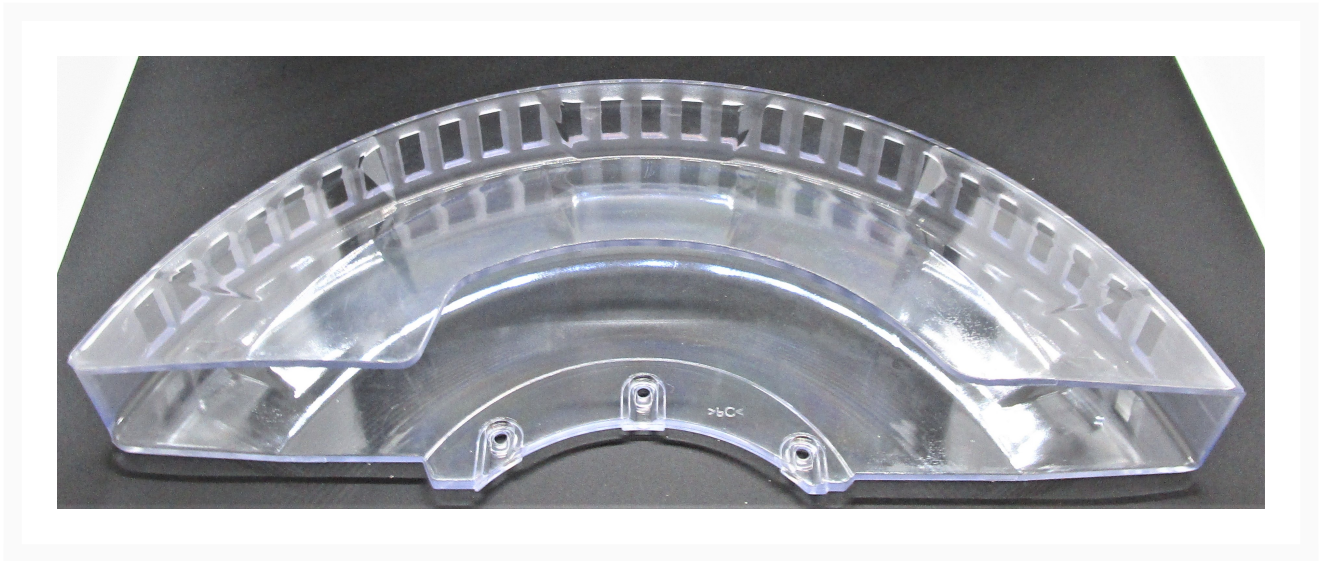

# Blade Guard | JMS10X-187

## Product Images

---

## Additional Information

---

Stock Number	JT9-JMS10X-187
Gross Weight	1.0