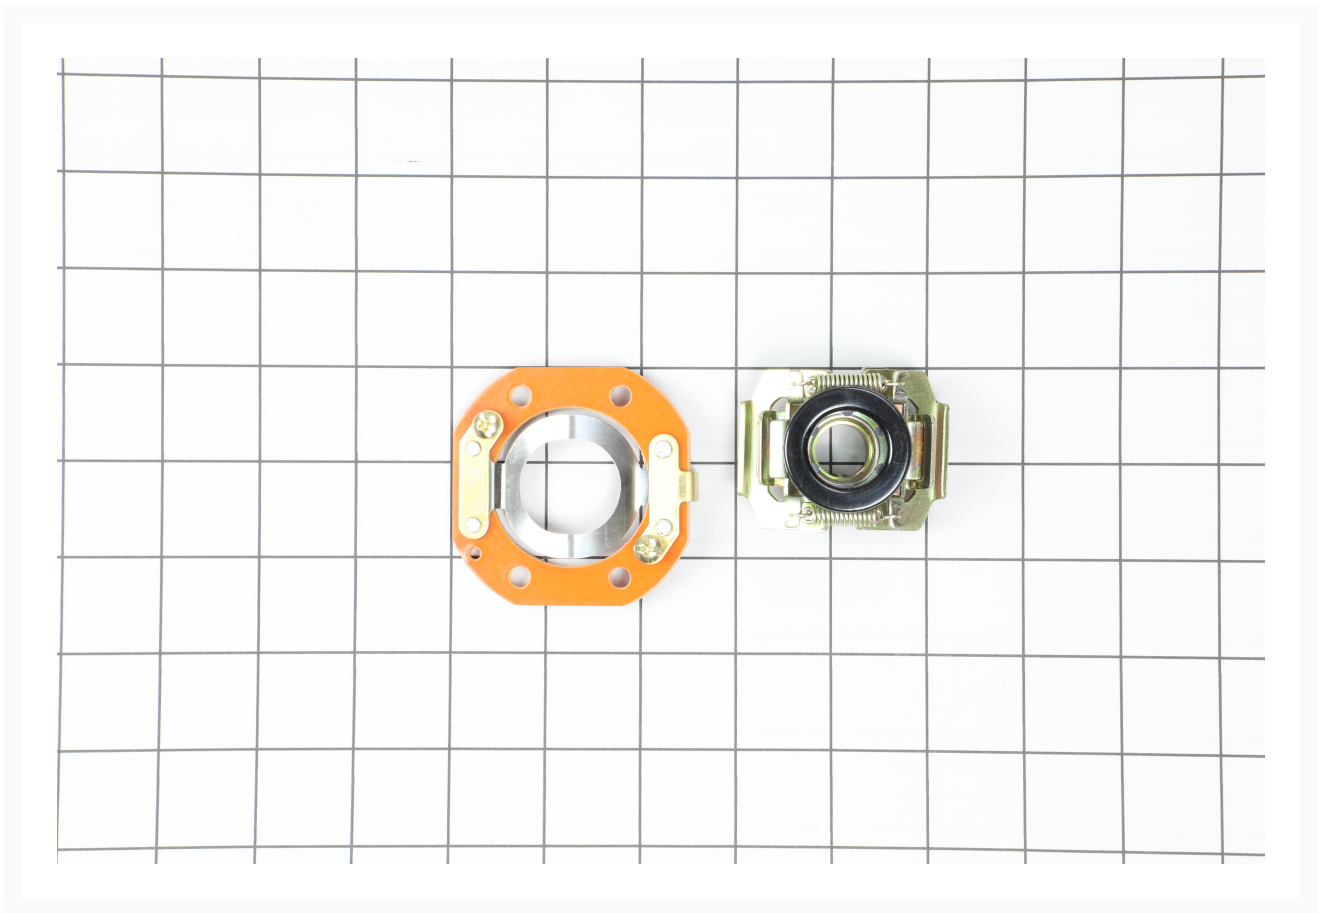

# Centrifugal Switch | JPS10TSR-174CS

## Product Images

---

## Additional Information

---

Stock Number	JT9-JPS10TSR-174CS
Gross Weight	0.26