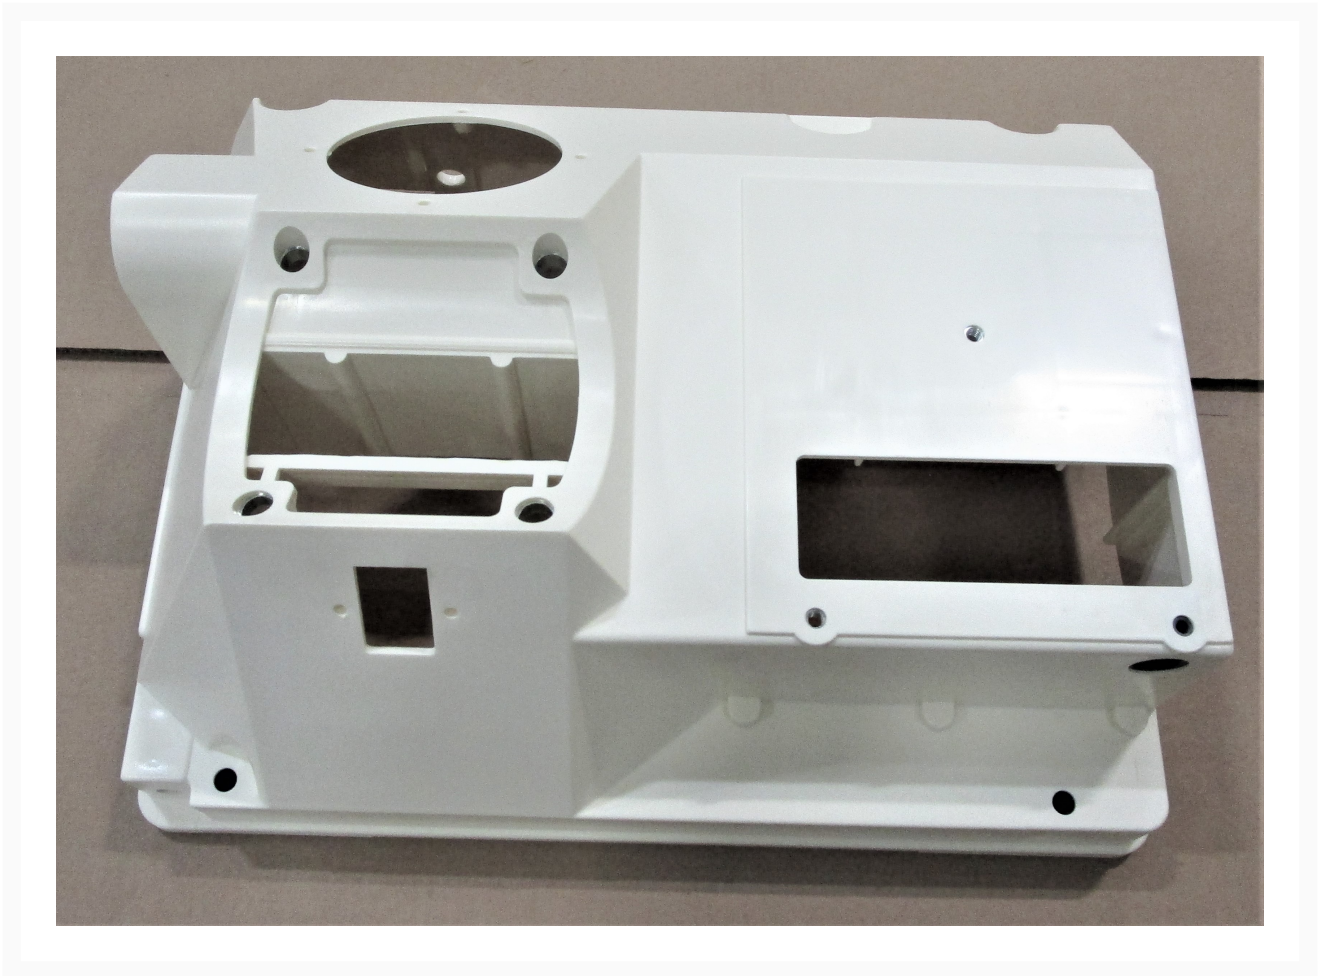

Base | JSG96-101A

Product Images

Additional Information

Stock Number	JT9-JSG96-101A
Gross Weight	4.32