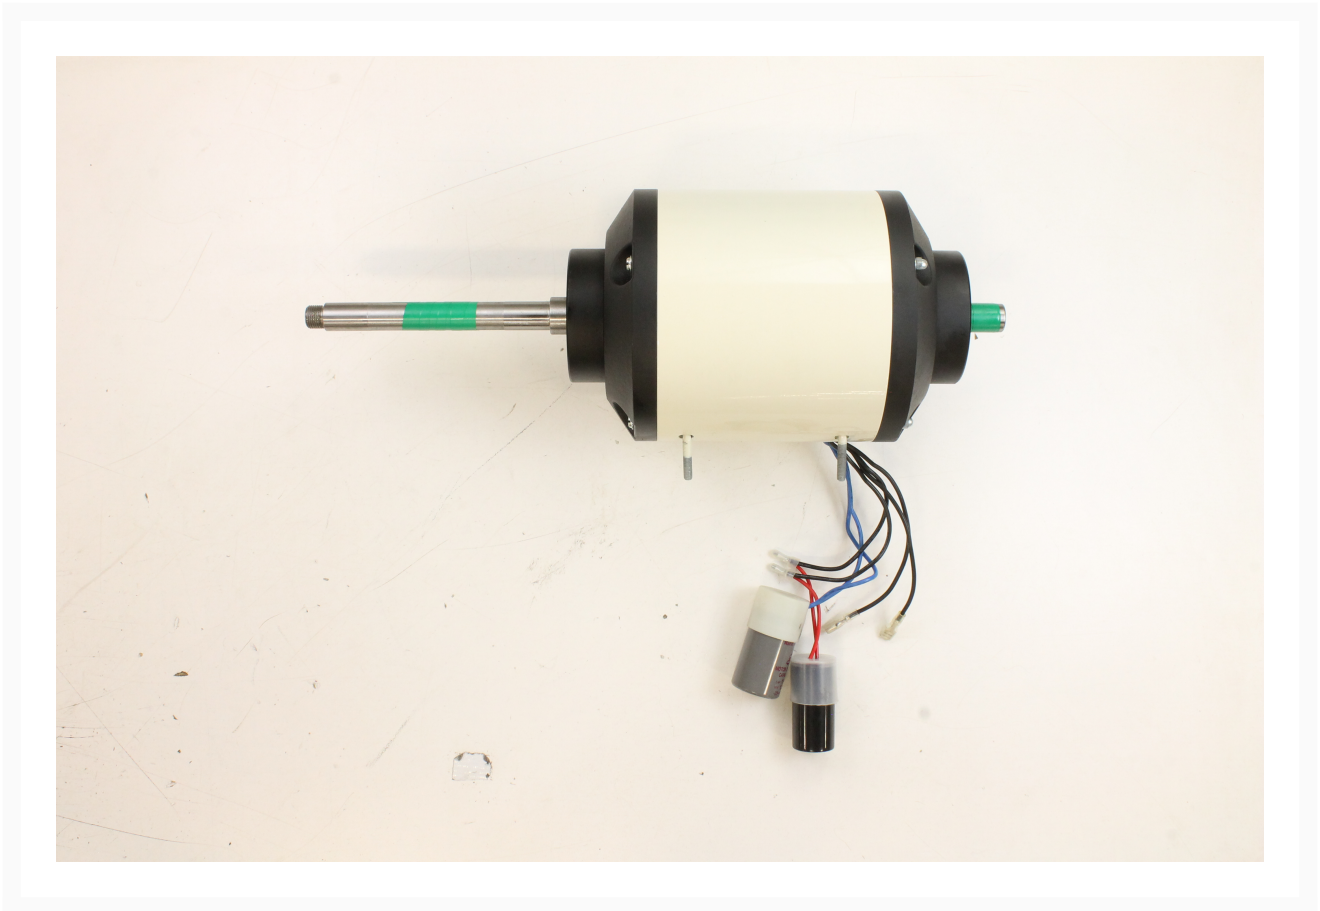

# Motor | JSG96-102

## Product Images

---

## Additional Information

---

Stock Number	JT9-JSG96-102
Gross Weight	31.8
Net weight	31.8