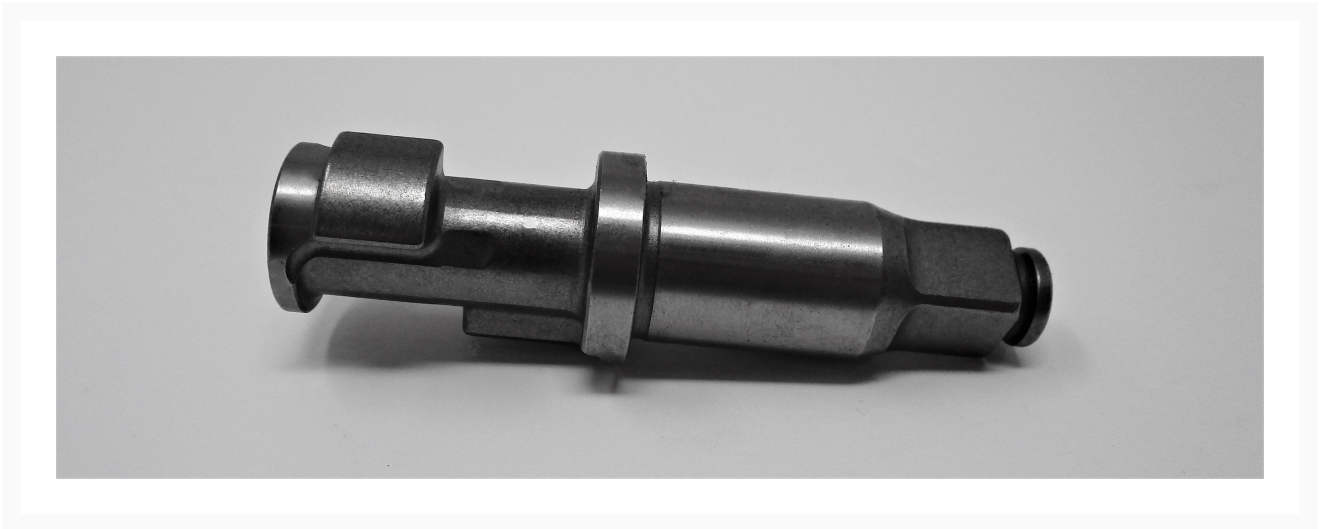

Anvil | JSM4340-36

Product Images

Additional Information

Stock Number	JT9-JSM4340-36
Gross Weight	0.5