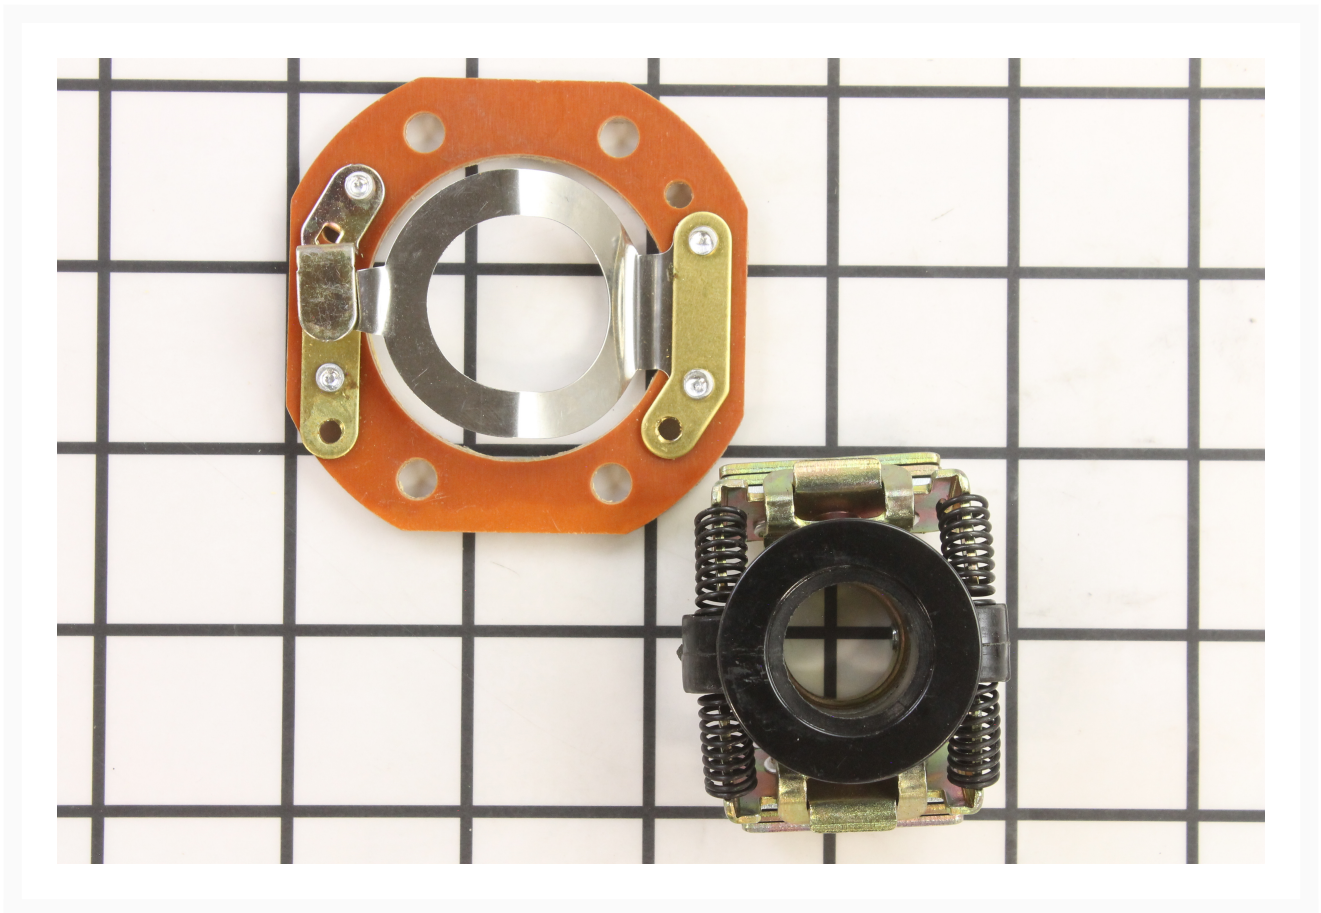

Centrifugal Switch | JTAS10-131-017

Product Images

Additional Information

Stock Number	JT9-JTAS10-131-017
Gross Weight	0.2