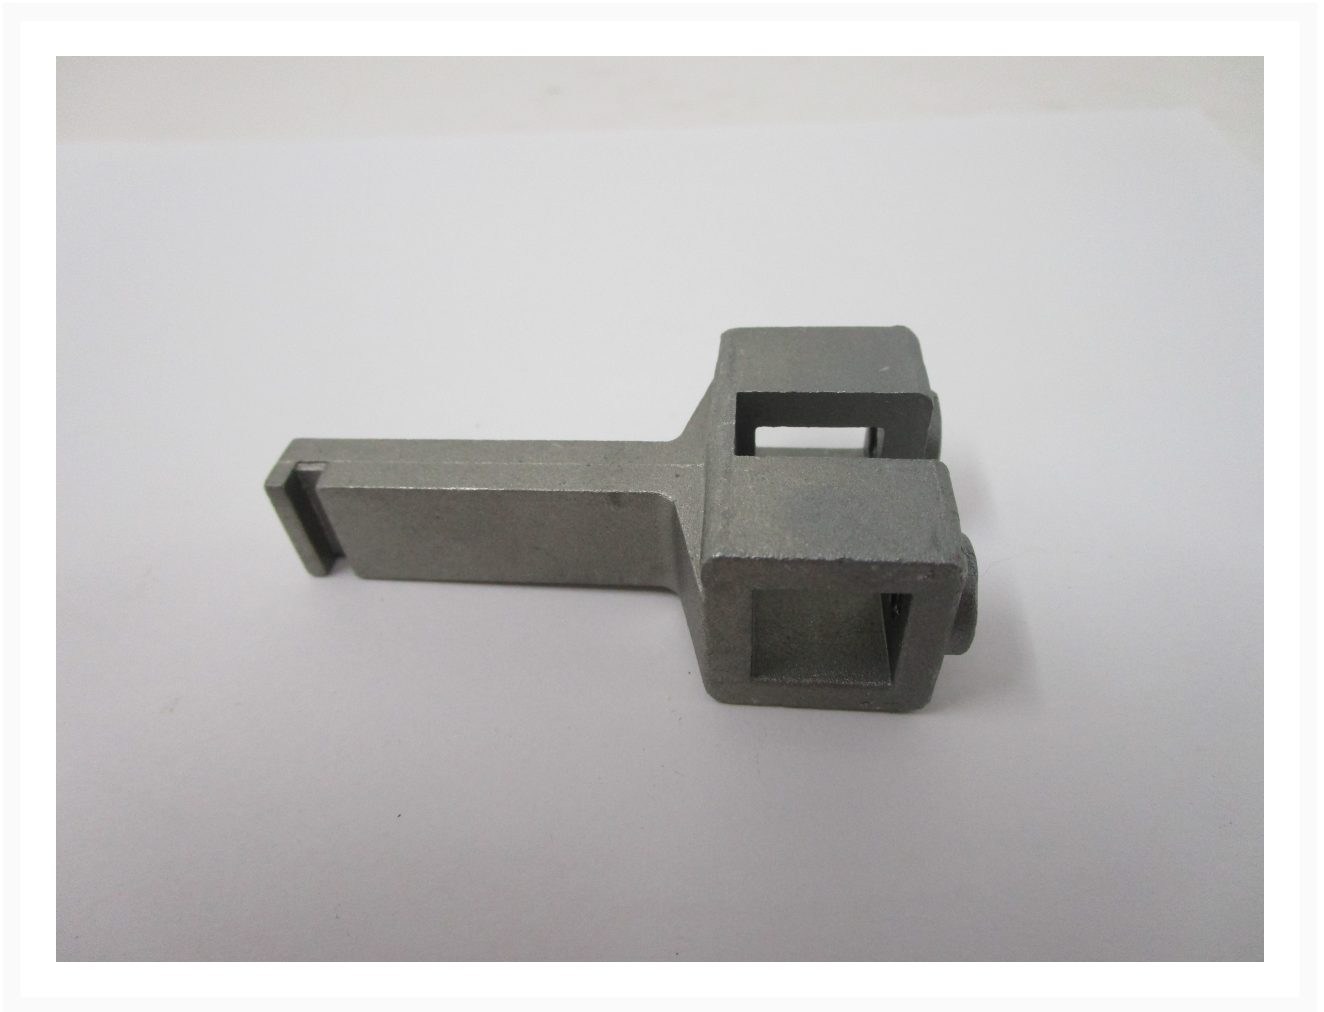

# Bracket | JWBS14OS-185

## Product Images

---

## Additional Information

---

Stock Number	JT9-JWBS14OS-185
Gross Weight	1.0
Net weight	0.22