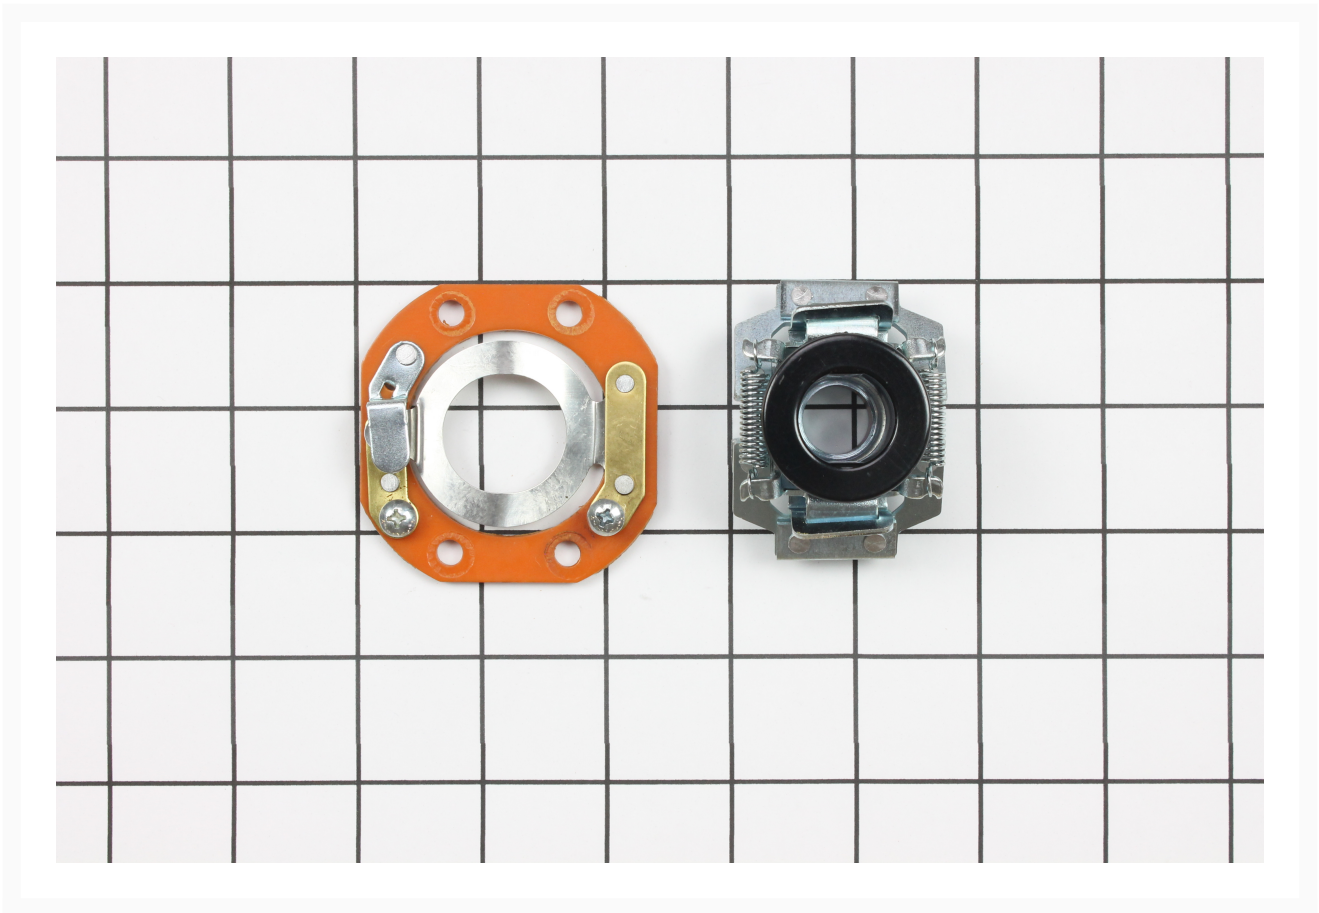

Centrifugal Switch Set | JWBS14OS-CSS

Product Images

Additional Information

Stock Number	JT9-JWBS14OS-CSS
Gross Weight	1.0