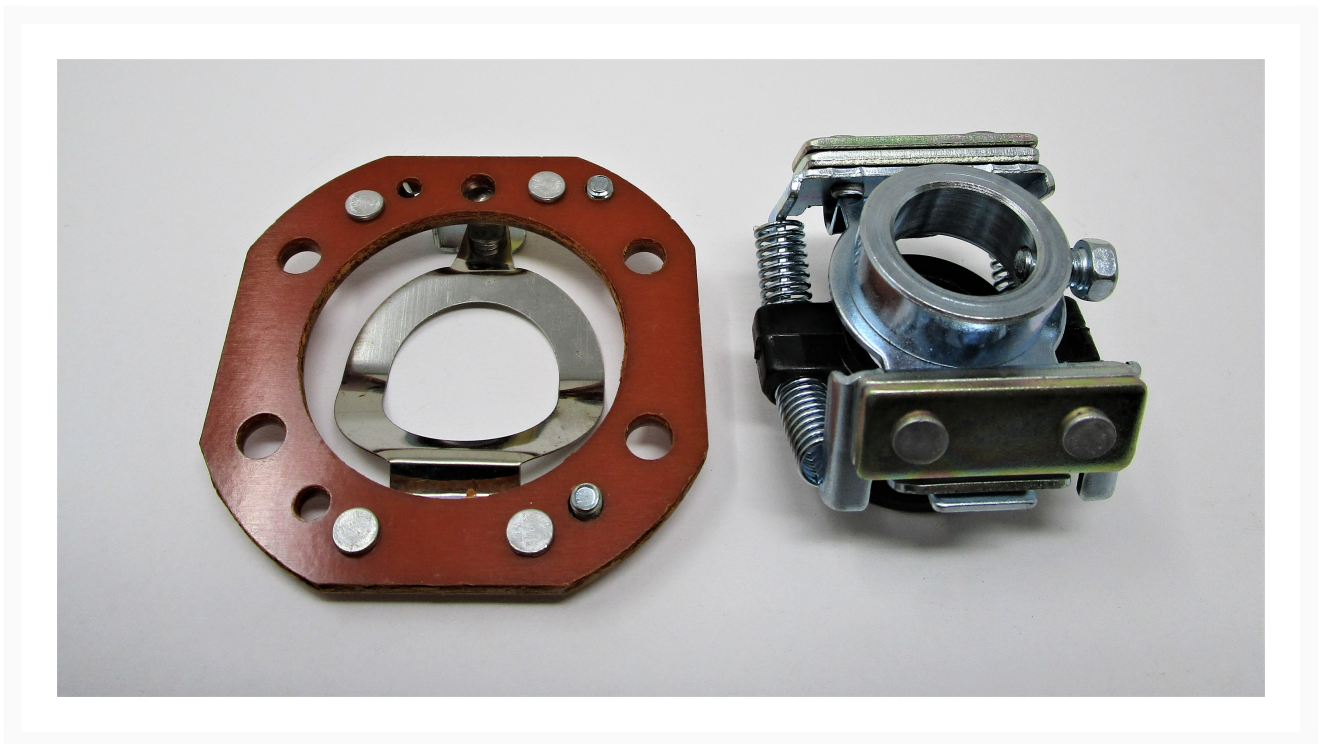

Centrifugal Switch Not Shown | JWBS18B-1101ACS

Product Images

Additional Information

Stock Number	JT9-WBS18B-1101ACS
Gross Weight	1.0