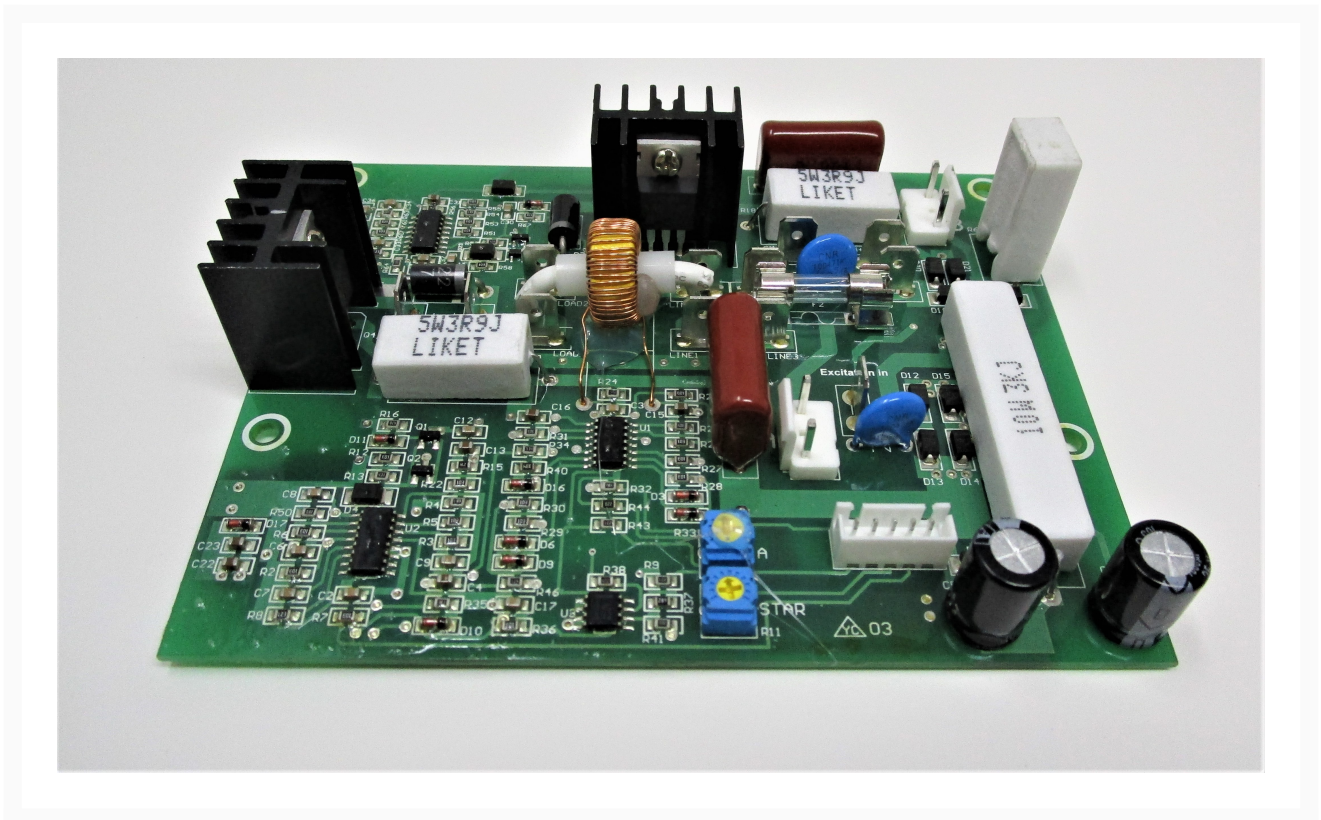

Circuit Board | JWDS2244OSC-1126

Product Images

Additional Information

Stock Number	JT9-DS2244OSC-1126
Gross Weight	1.0