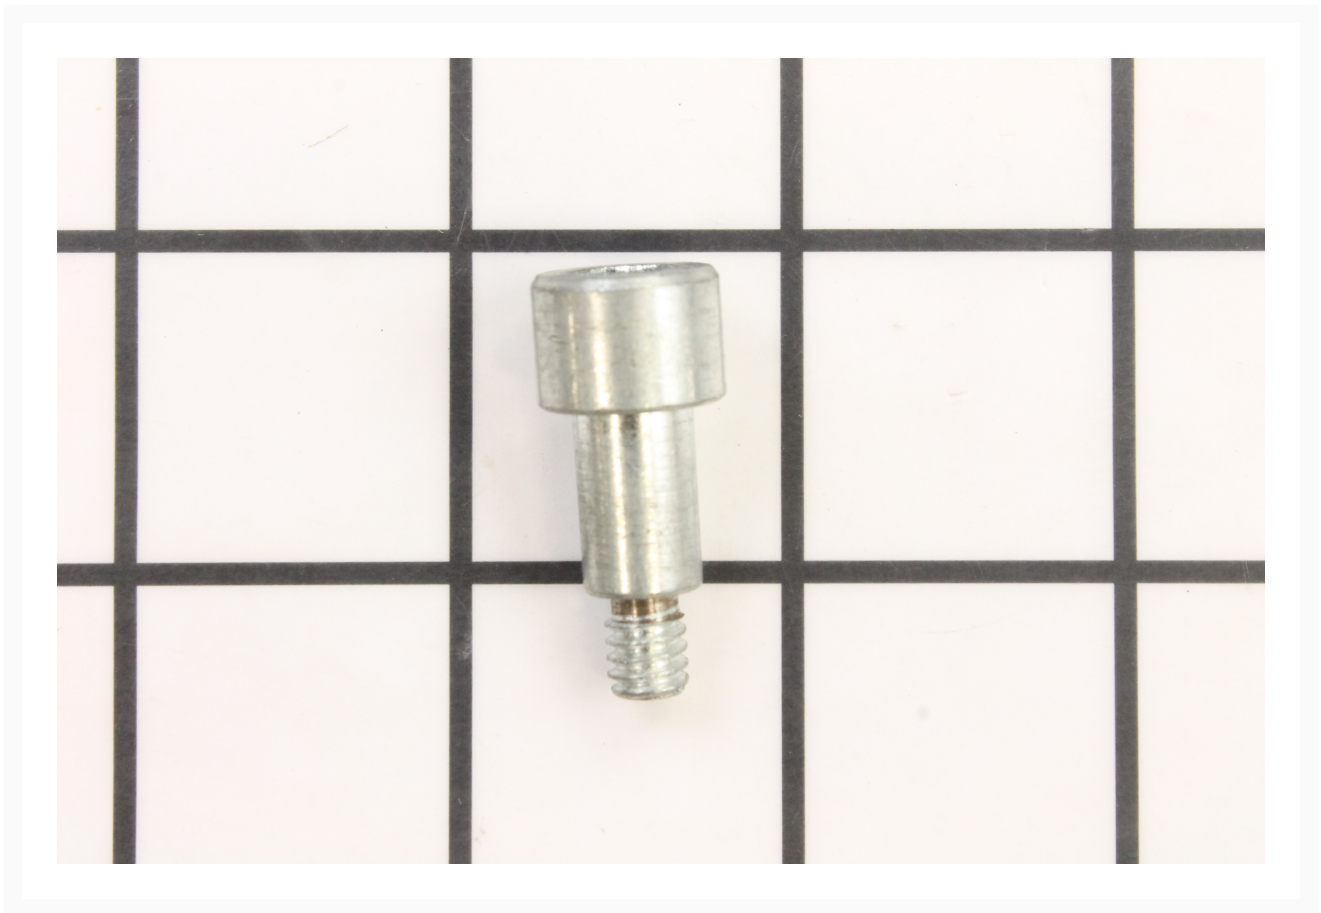

# Hex Socket Cap Screw | JWL1442-171

## Product Images

---