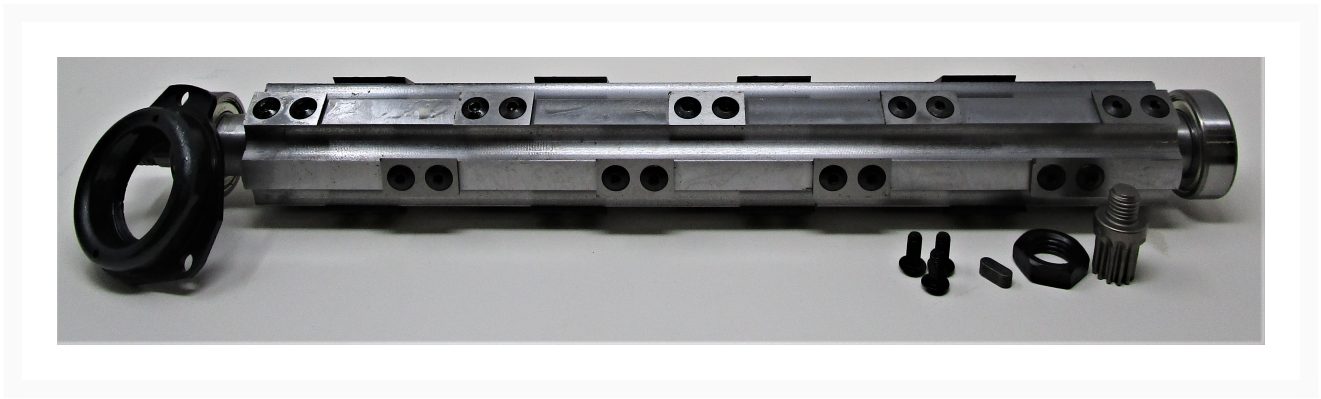

Cutterhead Assembly Txt | JWP13BT-CA

Product Images

Additional Information

Stock Number	JT9-JWP13BT-CA
Gross Weight	1.0
Net weight	1.0