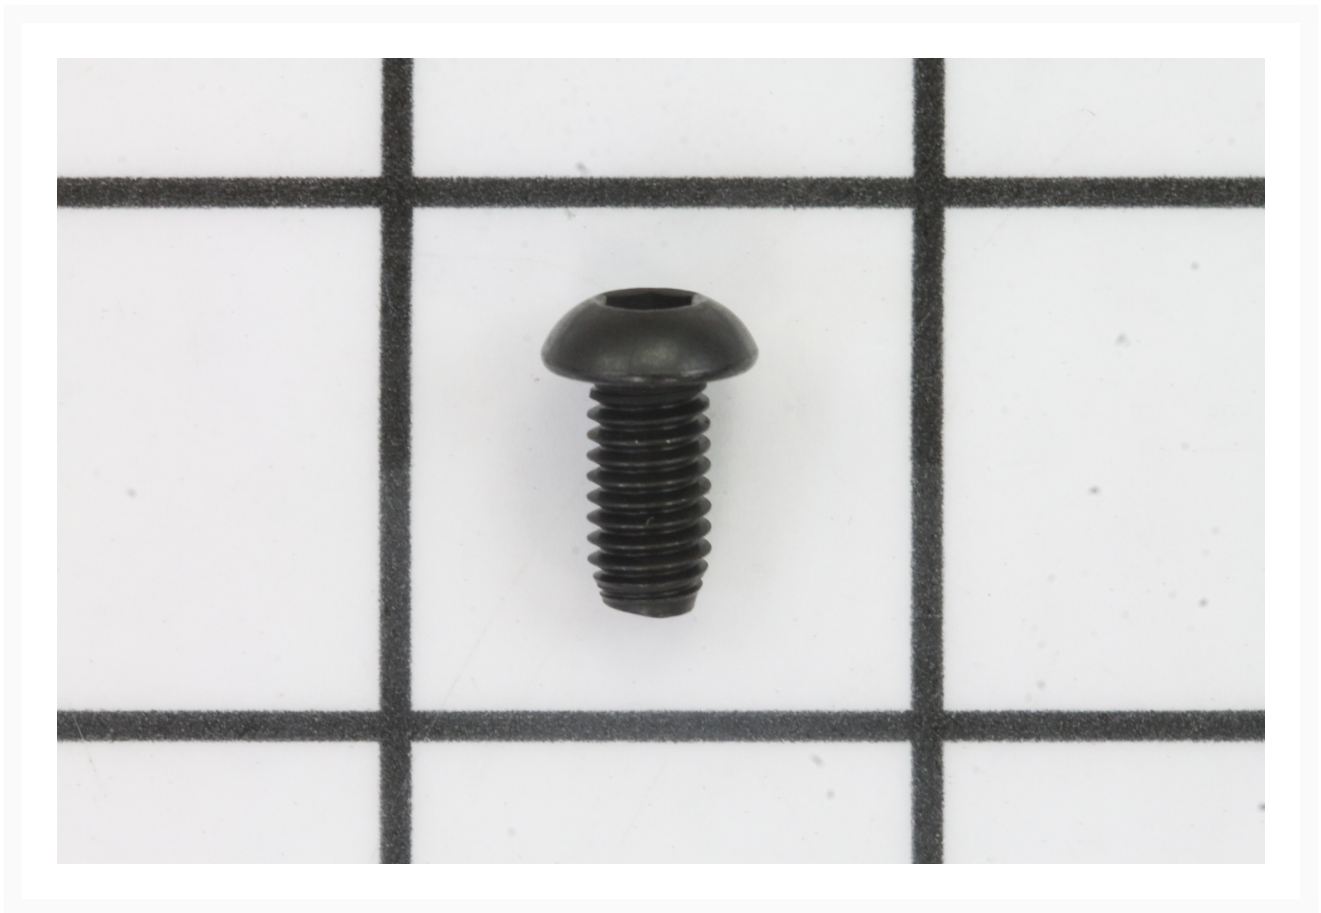

Pan Head Screw | JWP13DX-017

Product Images

Additional Information

Stock Number	JT9-JWP13DX-017
Gross Weight	0.005