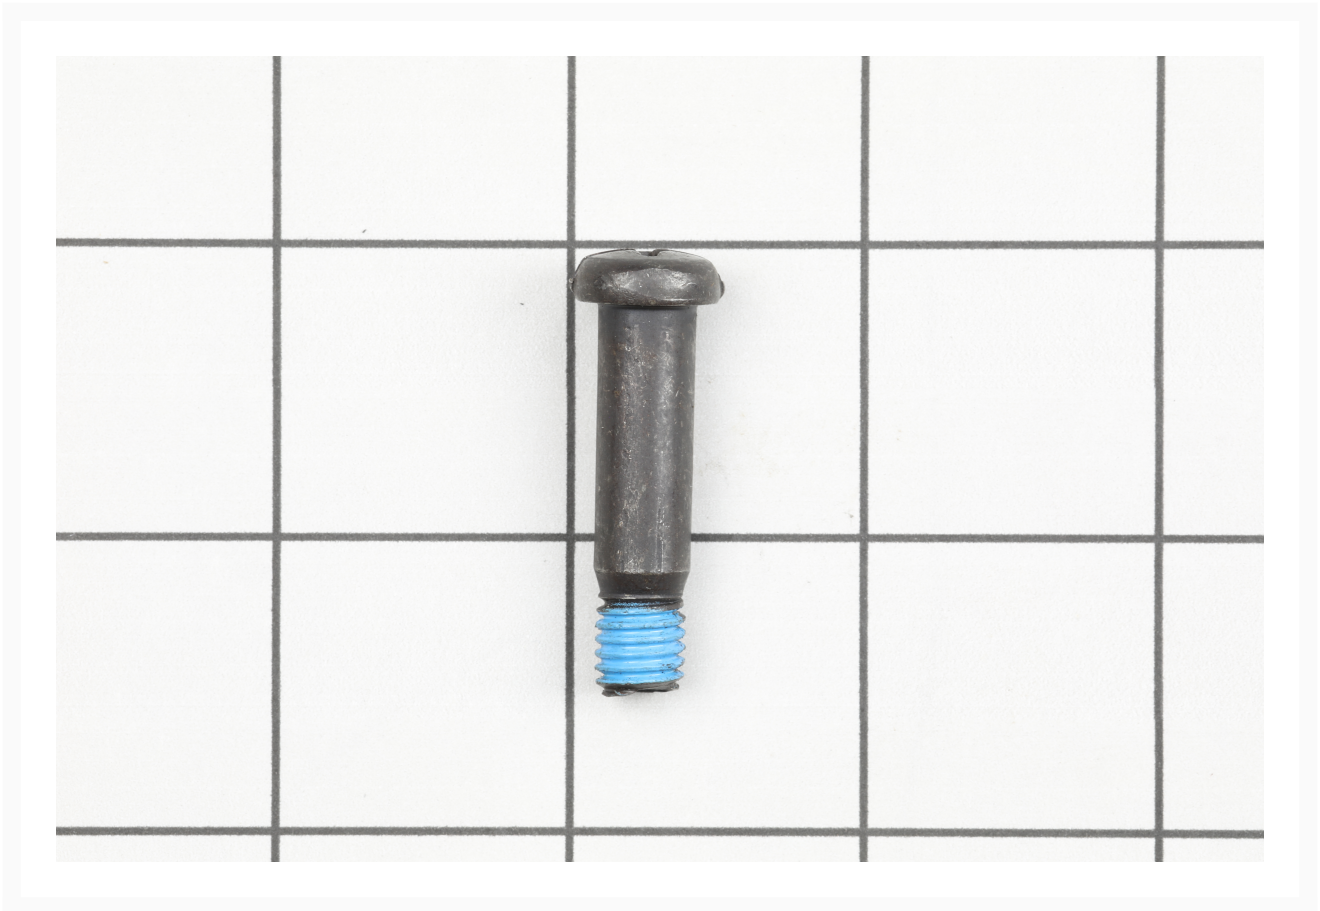

Hand Screw | JWP13DX-097

Product Images

Additional Information

Stock Number	JT9-JWP13DX-097
Gross Weight	1.0
SAP Net weight	1.0