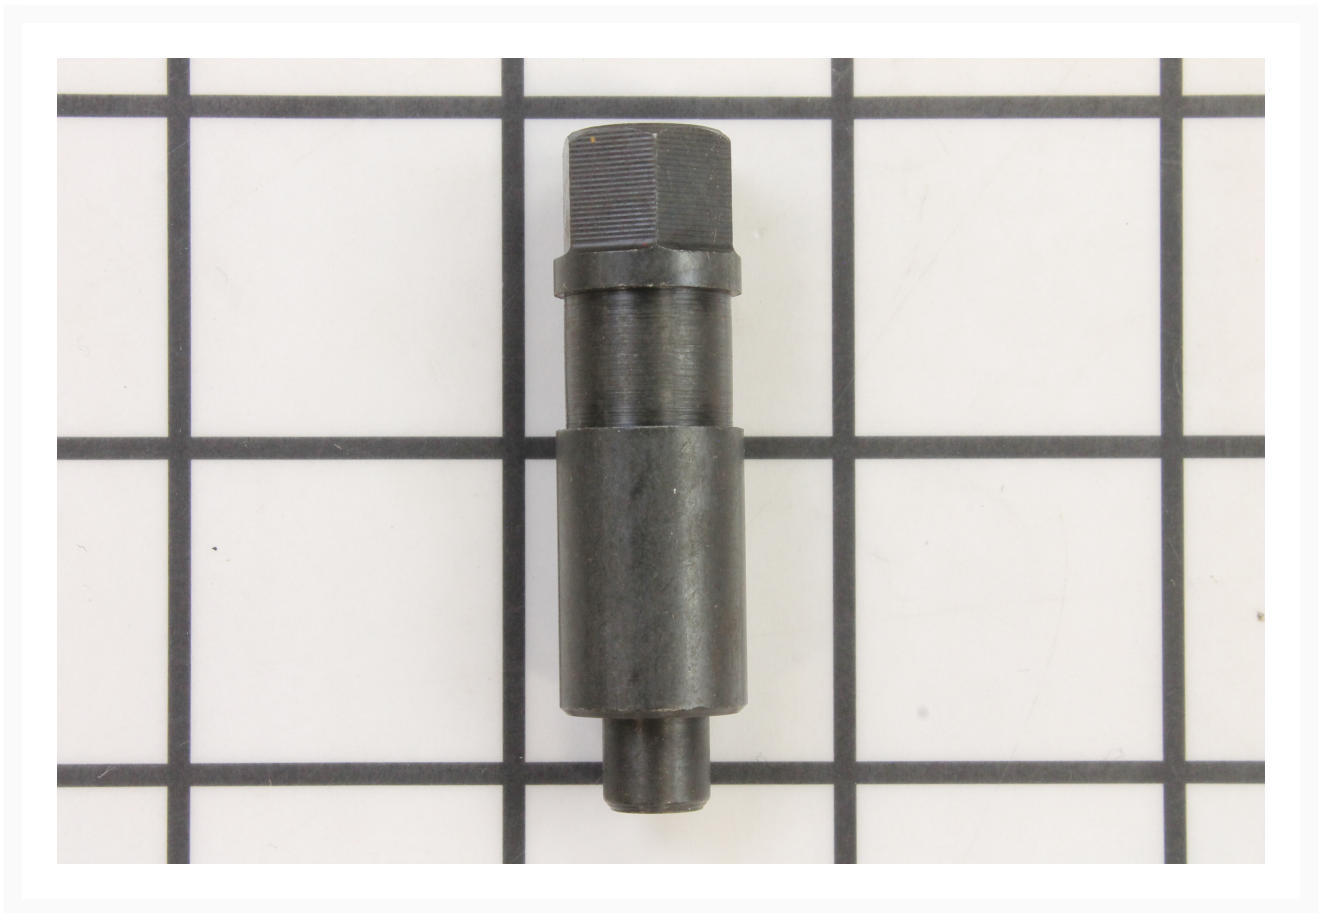

# Eccentric Shaft | JWP15H-104

## Product Images

---

## Additional Information

---

Stock Number	JT9-JWP15H-104
Gross Weight	1.0
Net weight	1.0