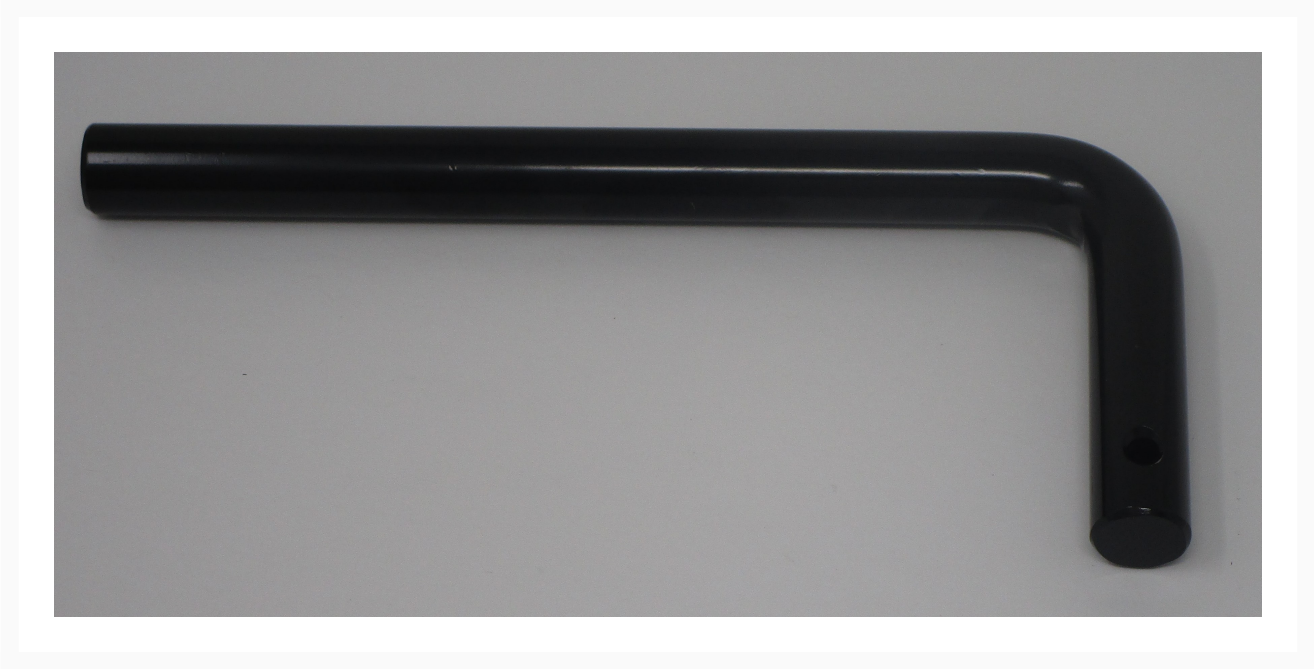

Guide Plate Support | JWS18HO-82

Product Images

Additional Information

Stock Number	JT9-JWS18HO-82
Gross Weight	1.0