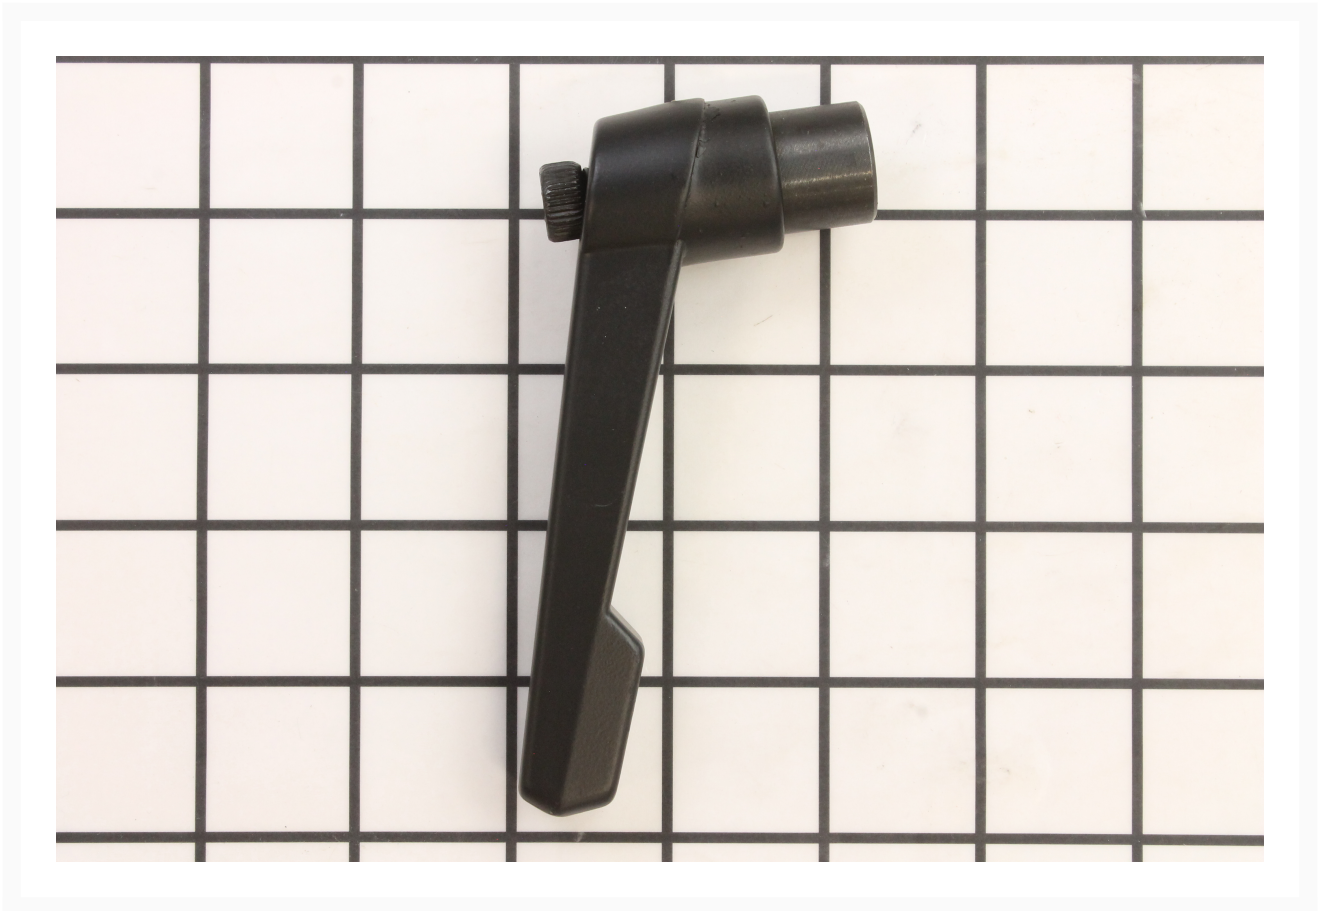

Handle | JWS22CS-32

Product Images

Additional Information

Stock Number	JT9-JWS22CS-32
Gross Weight	1.0