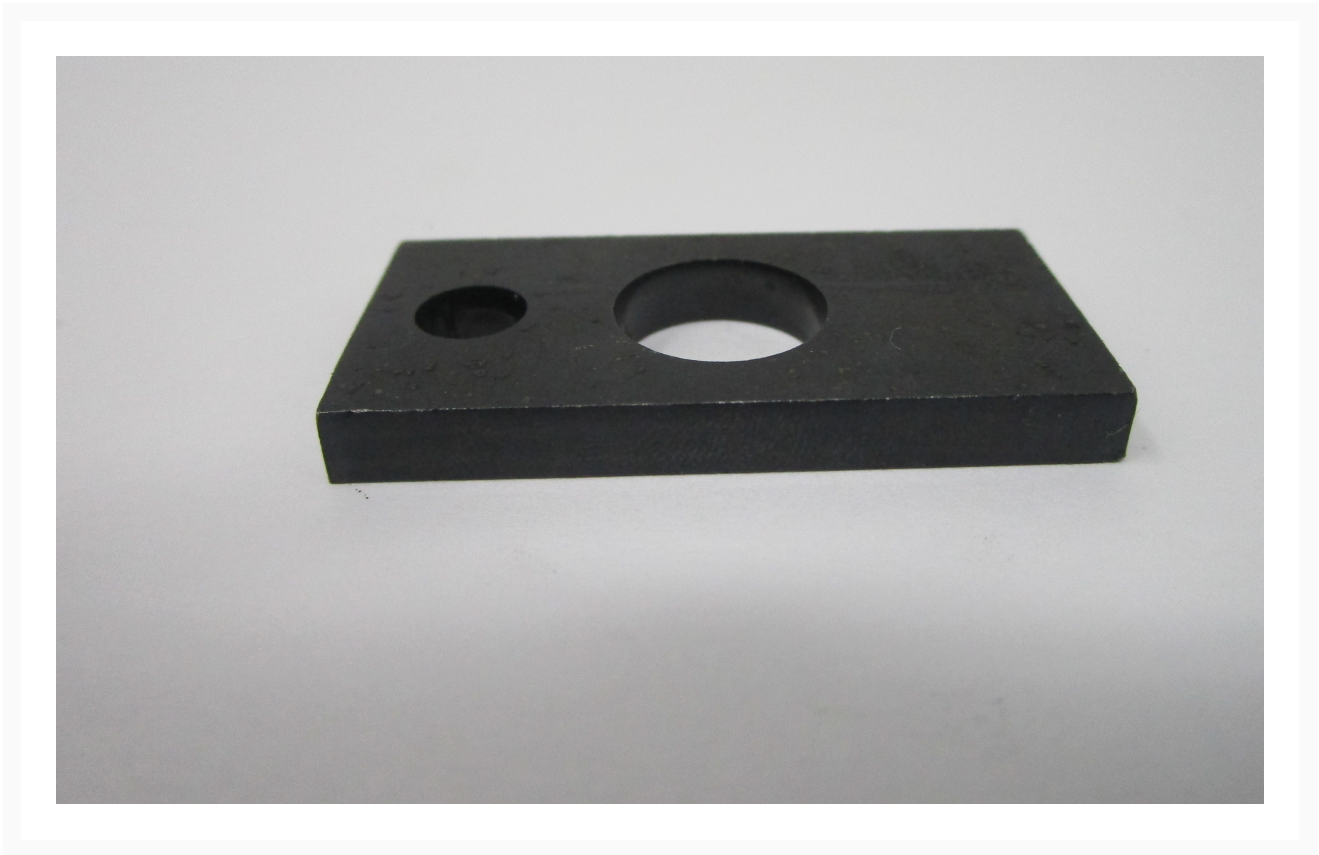

Cross Block Retainer | JWSS22B-232

Product Images

Additional Information

Stock Number	JT9-JWSS22B-232
Gross Weight	0.01