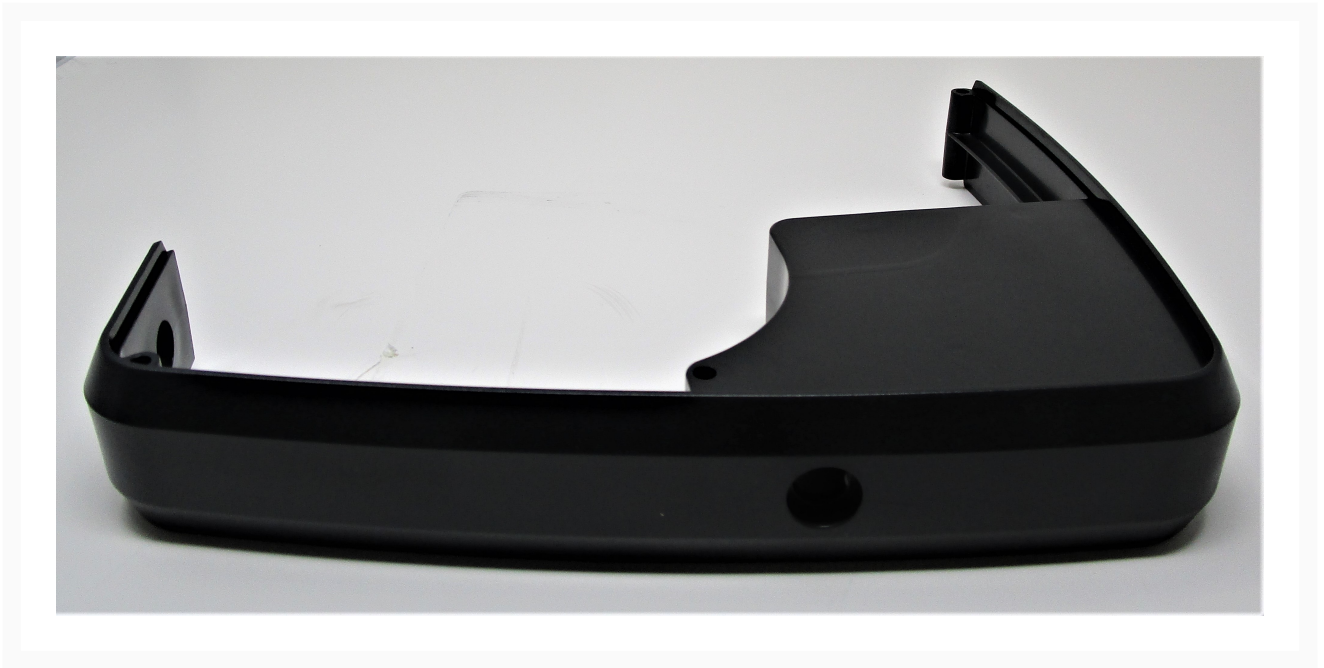

Control Box | JWSS22B-235

Product Images

Additional Information

Stock Number	JT9-JWSS22B-235
Gross Weight	0.01