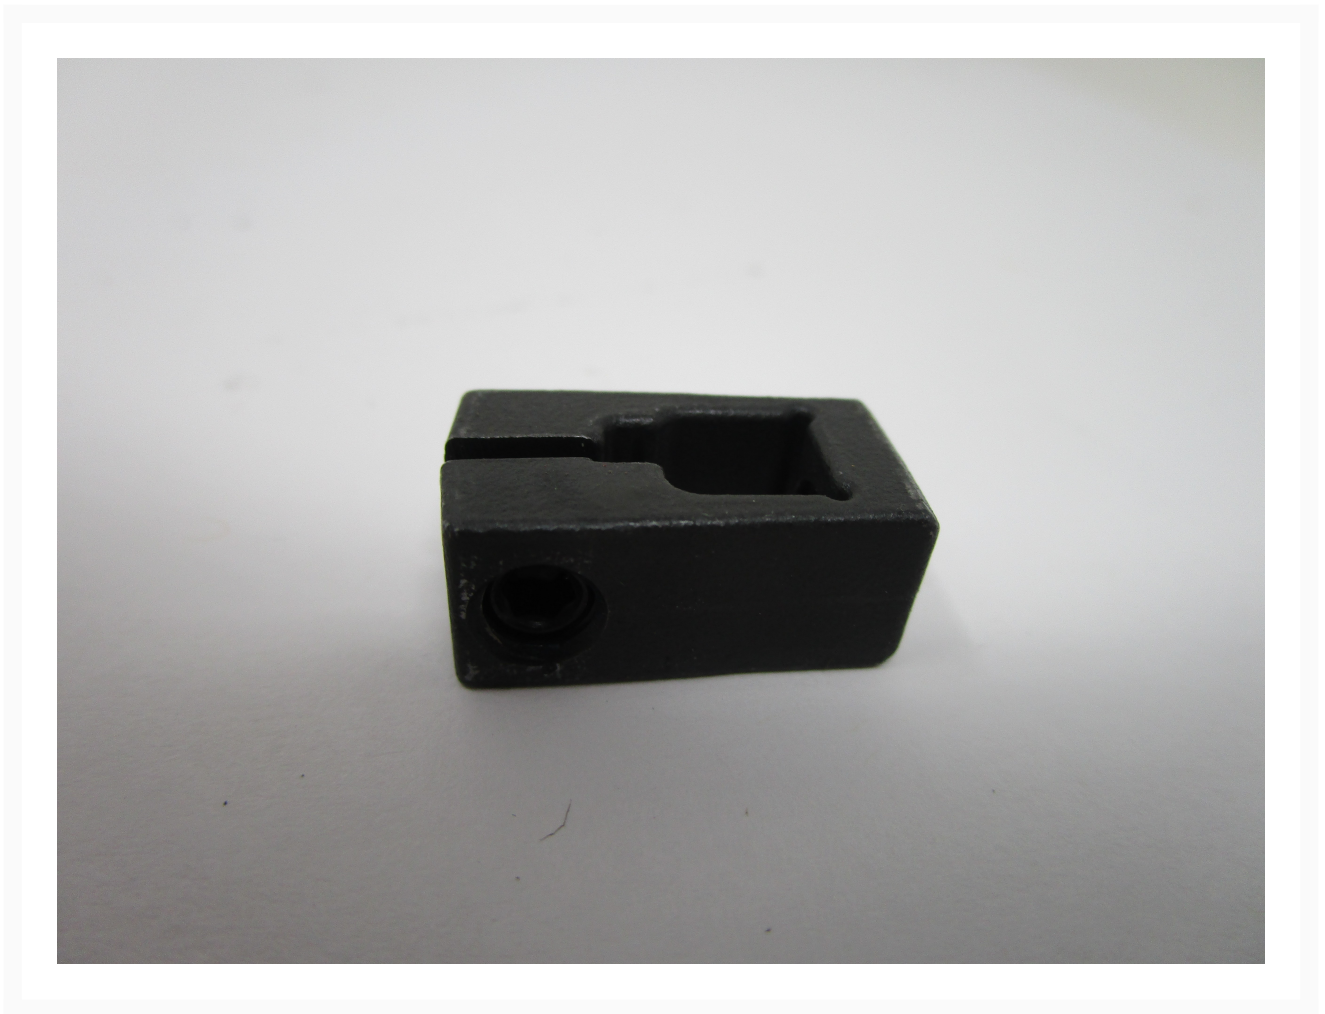

Blade Clamp Assembly | JWSS22B-450

Product Images

Additional Information

| | |
|--------------|-----------------|
| Stock Number | JT9-JWSS22B-450 |
| Gross Weight | 0.01 |