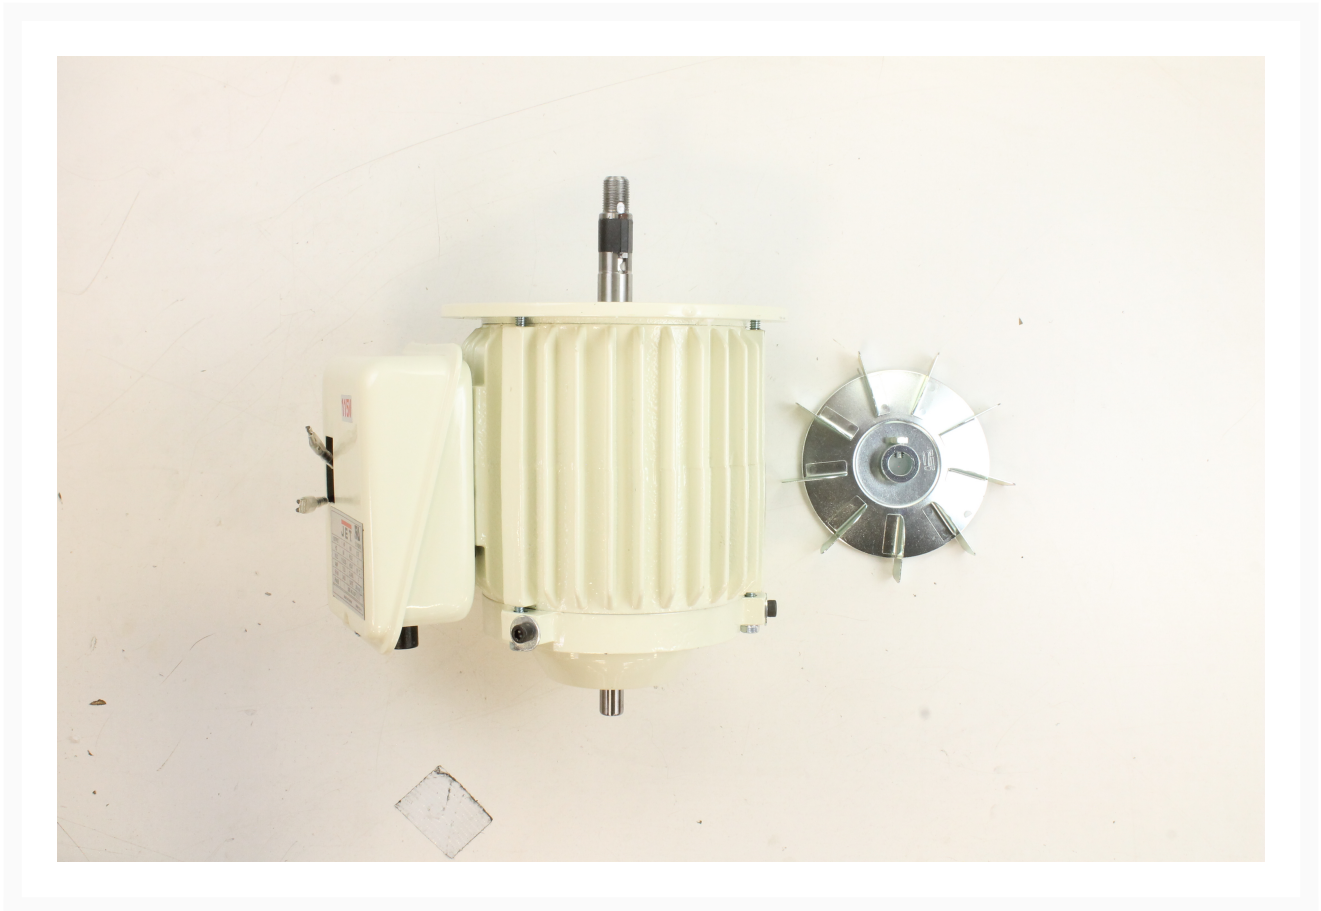

Motor | MH422001

Product Images

Additional Information

Stock Number	JT9-MH422001
Gross Weight	36.65
Net weight	36.65