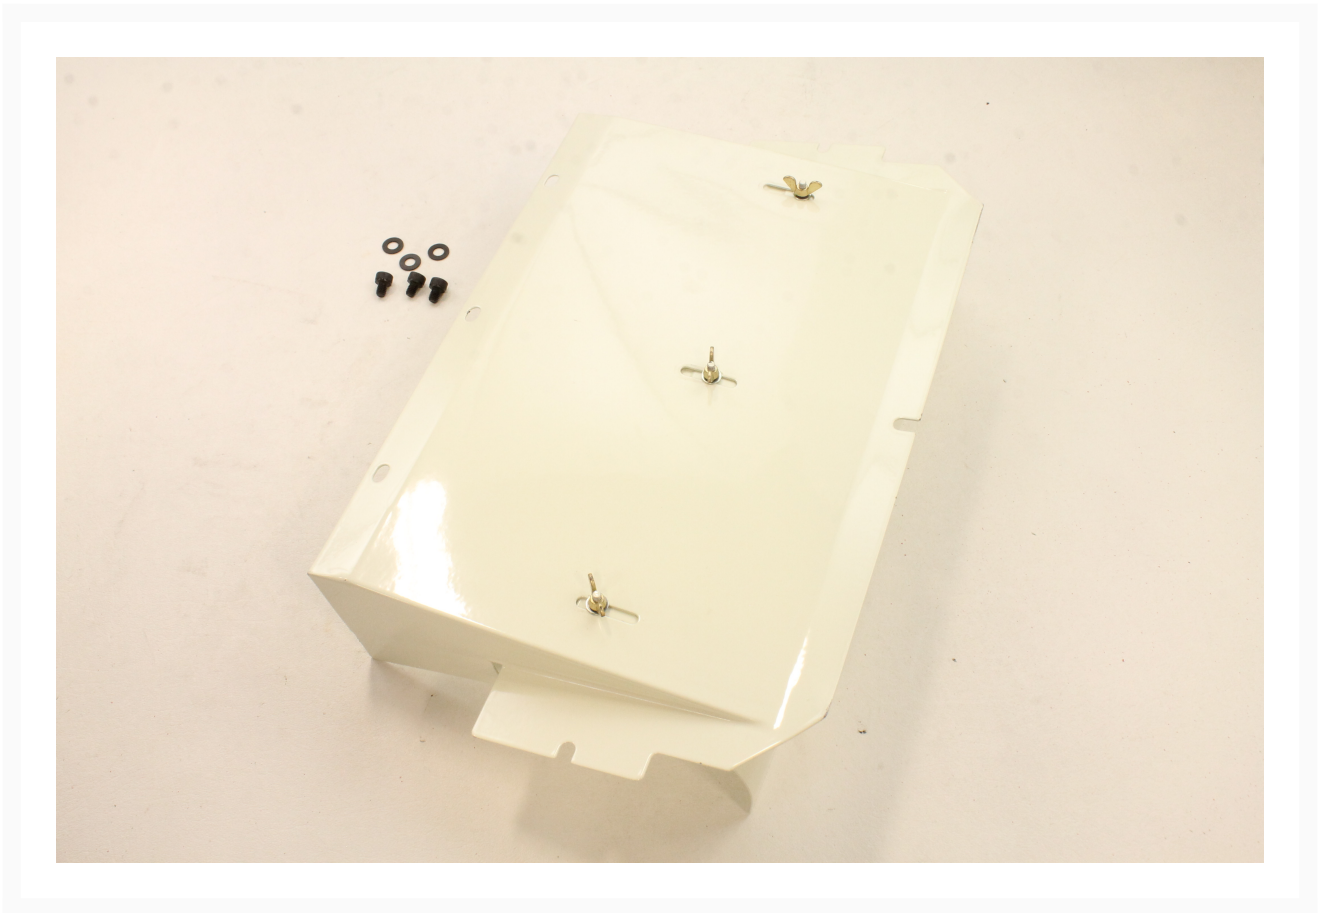

Dust Hood Assy W/Hdw Kit Jpm13 | MHA-C

Product Images

Additional Information

Stock Number	JT9-MHA-C
Gross Weight	1.0