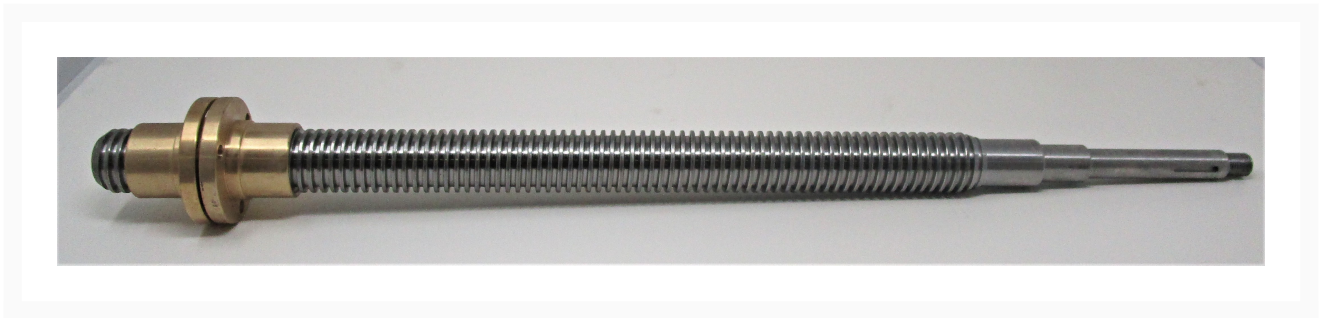

Cross Feed Screw Jtm-1/2/4Vs | MT-024

Product Images

Additional Information

Stock Number	JT9-MT-024
Gross Weight	8.48