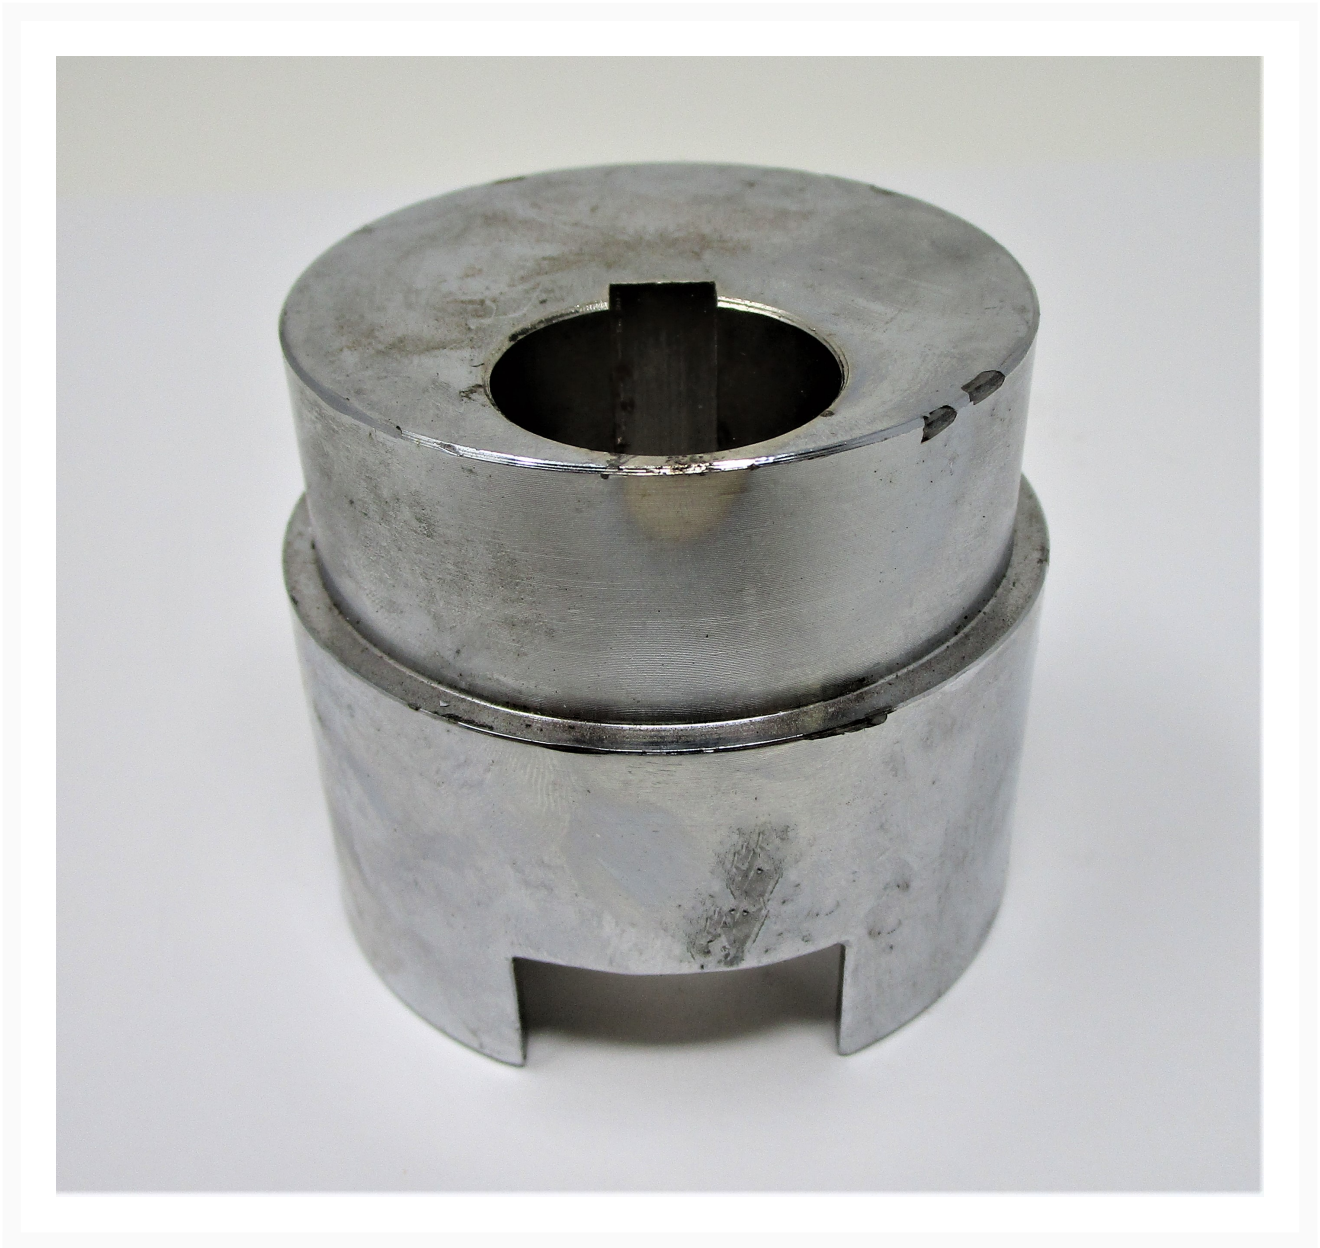

Eccentric Shaft | SBR30M-26

Product Images

Additional Information

Stock Number	JT9-SBR30M-26
Gross Weight	1.76