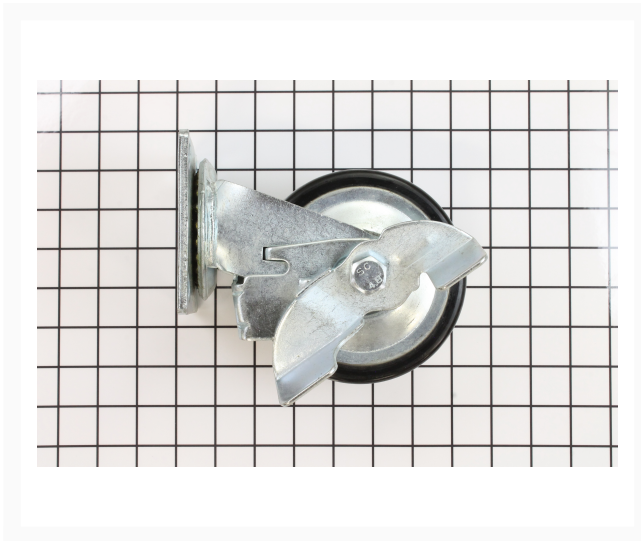

# Swivel Wheel Assembly | SLT660FH-78

## Product Images

---

## Additional Information

---

Stock Number	JT9-SLT660FH-78
Gross Weight	5.4
Net weight	5.4