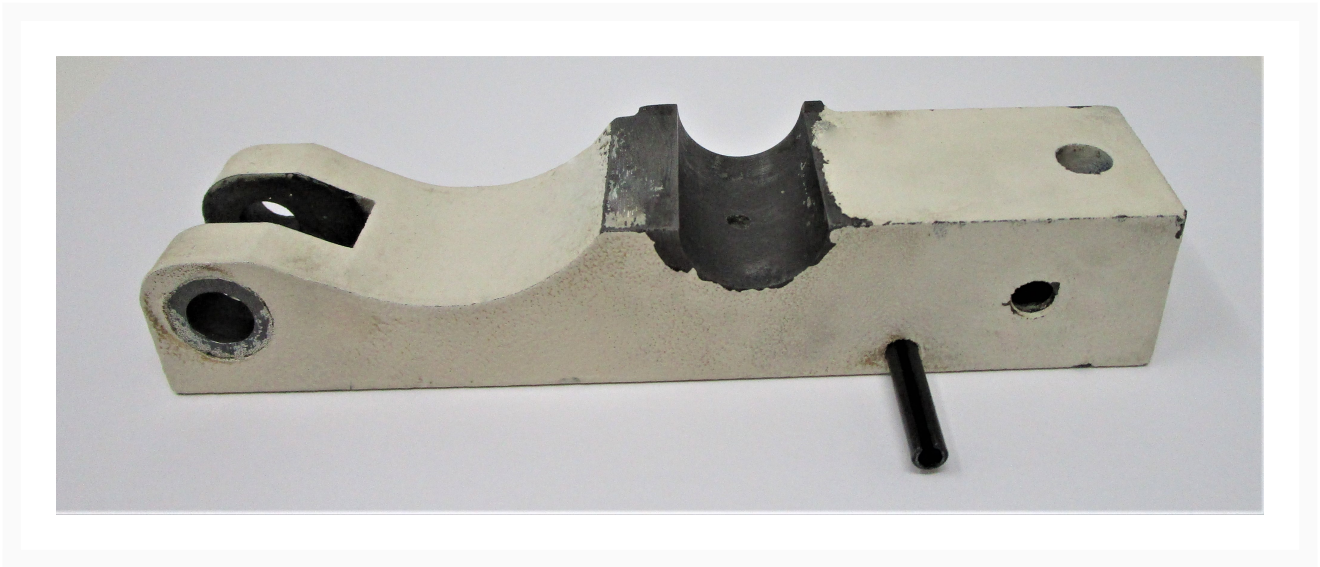

Cover | SR2024N-28

Product Images

Additional Information

Stock Number	JT9-SR2024N-28
Gross Weight	4.0