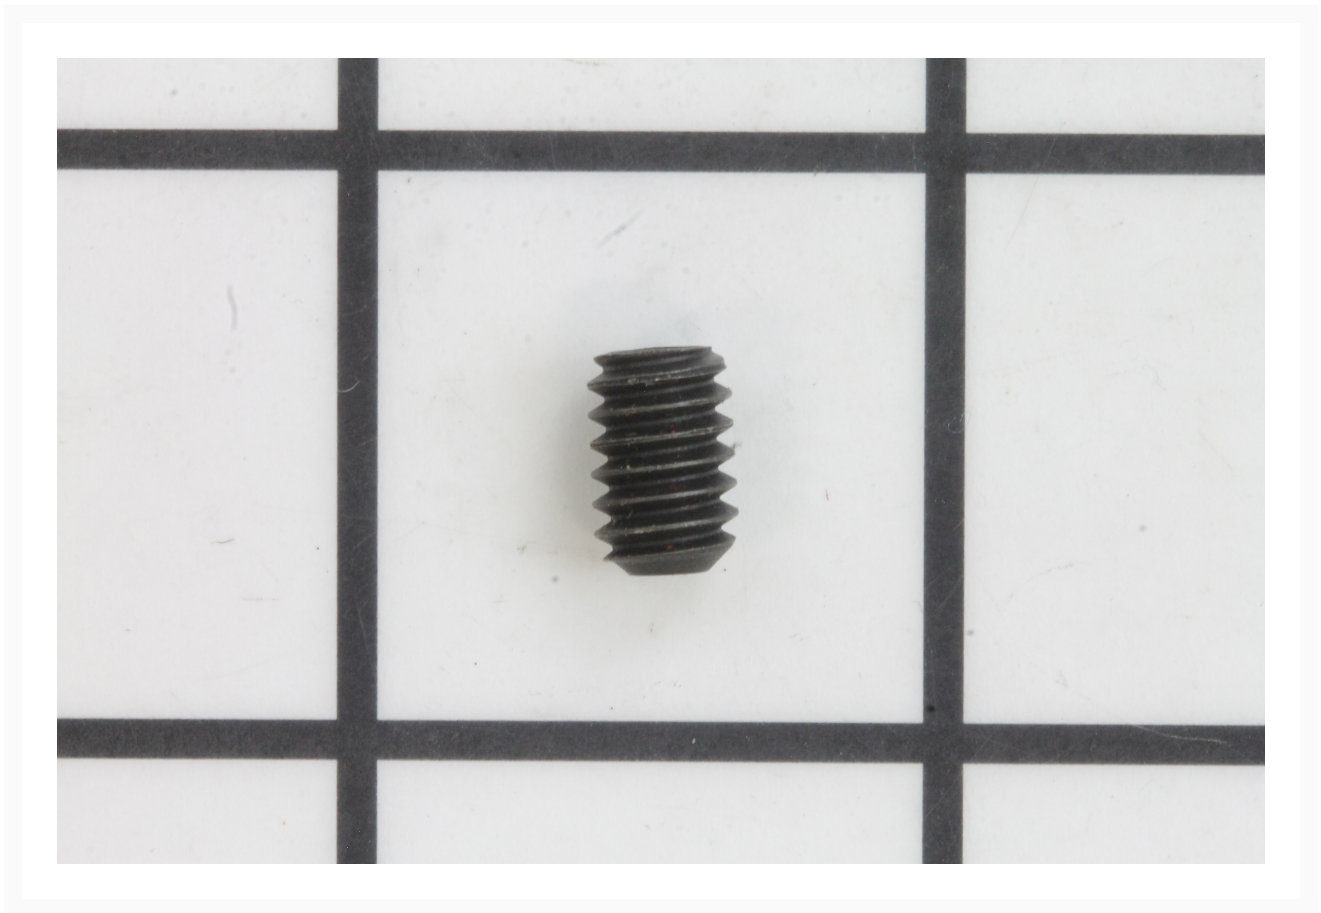

Socket Set Screw | TS-0267041

Product Images

Additional Information

Stock Number	JT9-TS-0267041
Gross Weight	0.02
Net weight	0.02