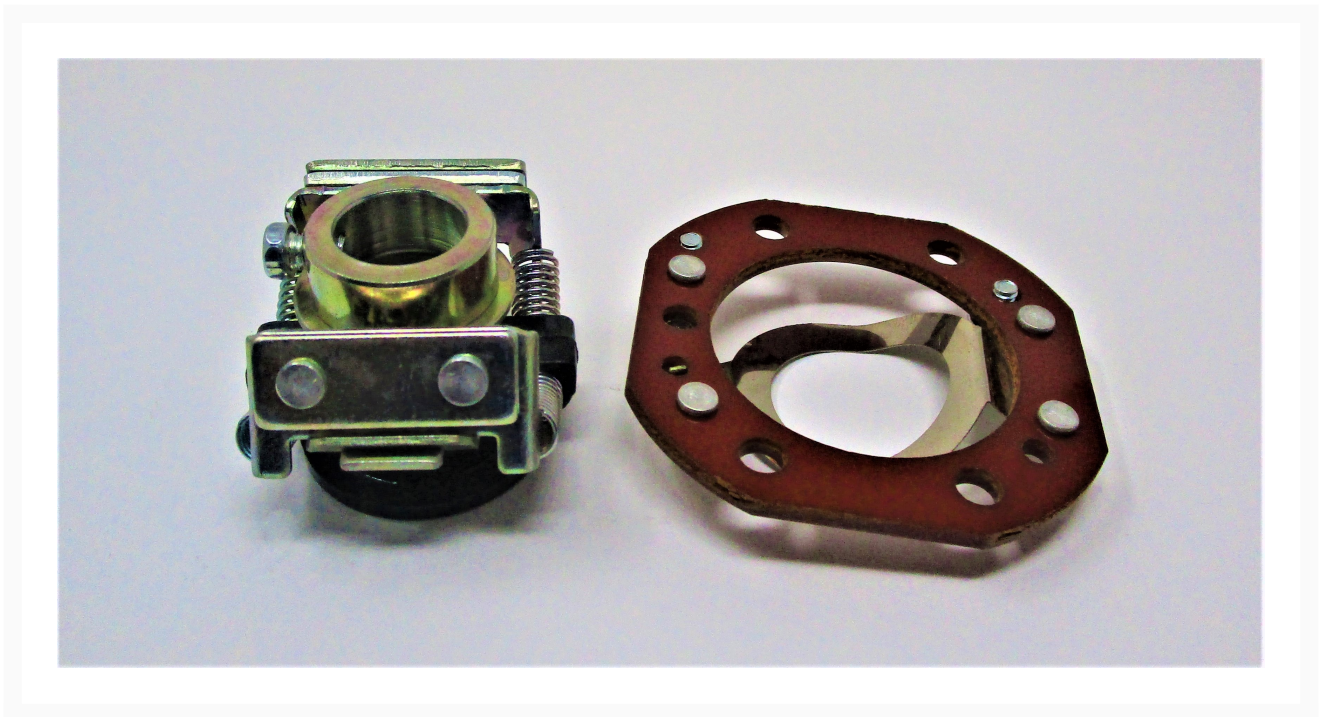

Centrifugal Switch | VBS18MW-218CS

Product Images

Additional Information

Stock Number	JT9-VBS18MW-218CS
Gross Weight	0.18