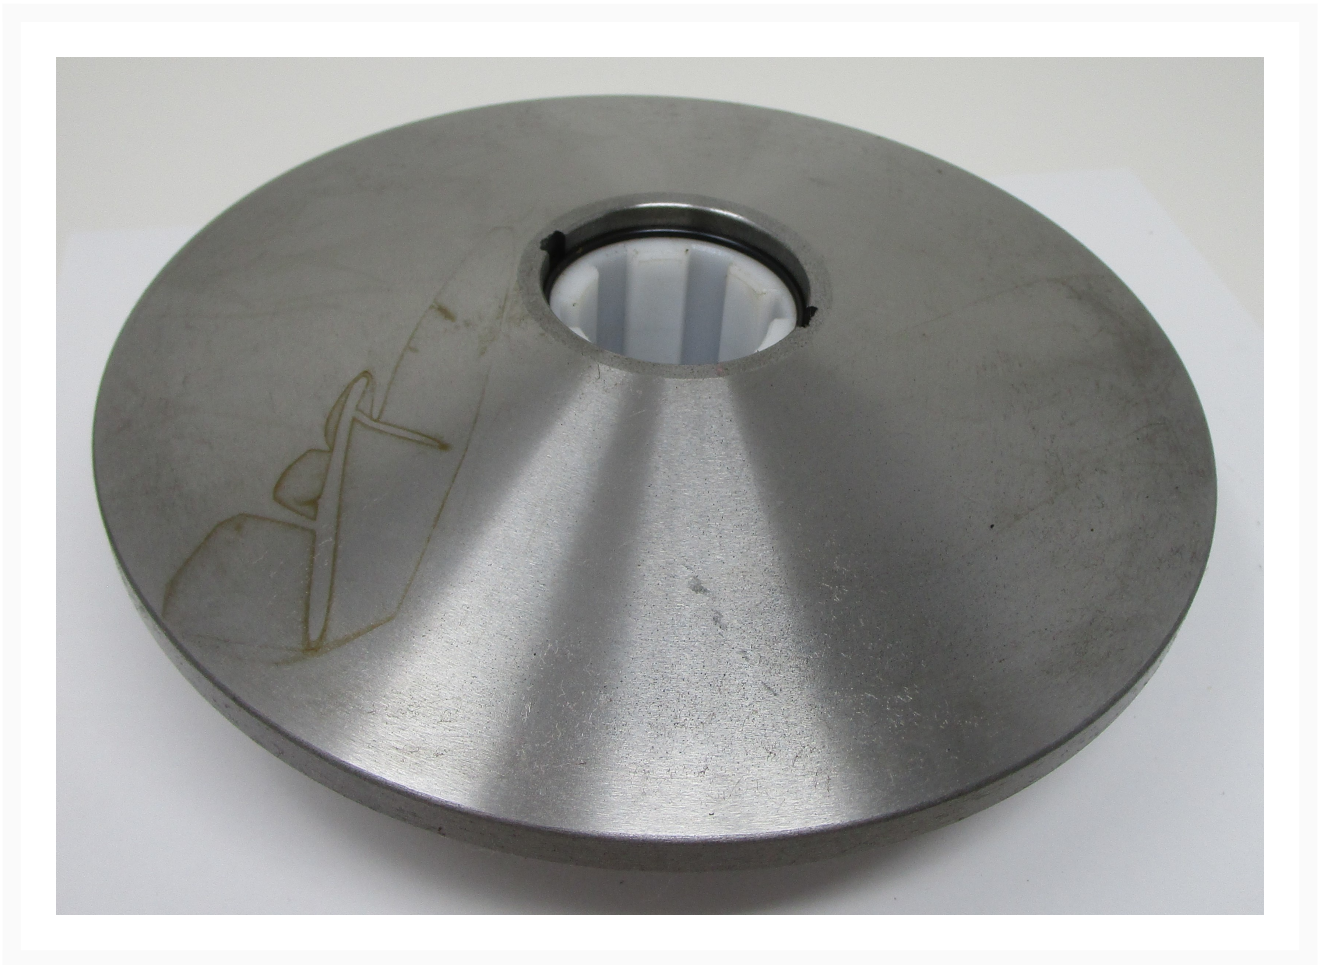

# DRIVE PULLEY ASSY JTM-4VS | VS-044N

## Product Images

---

## Additional Information

---

Stock Number	JT9-VS-044N
Gross Weight	1.0