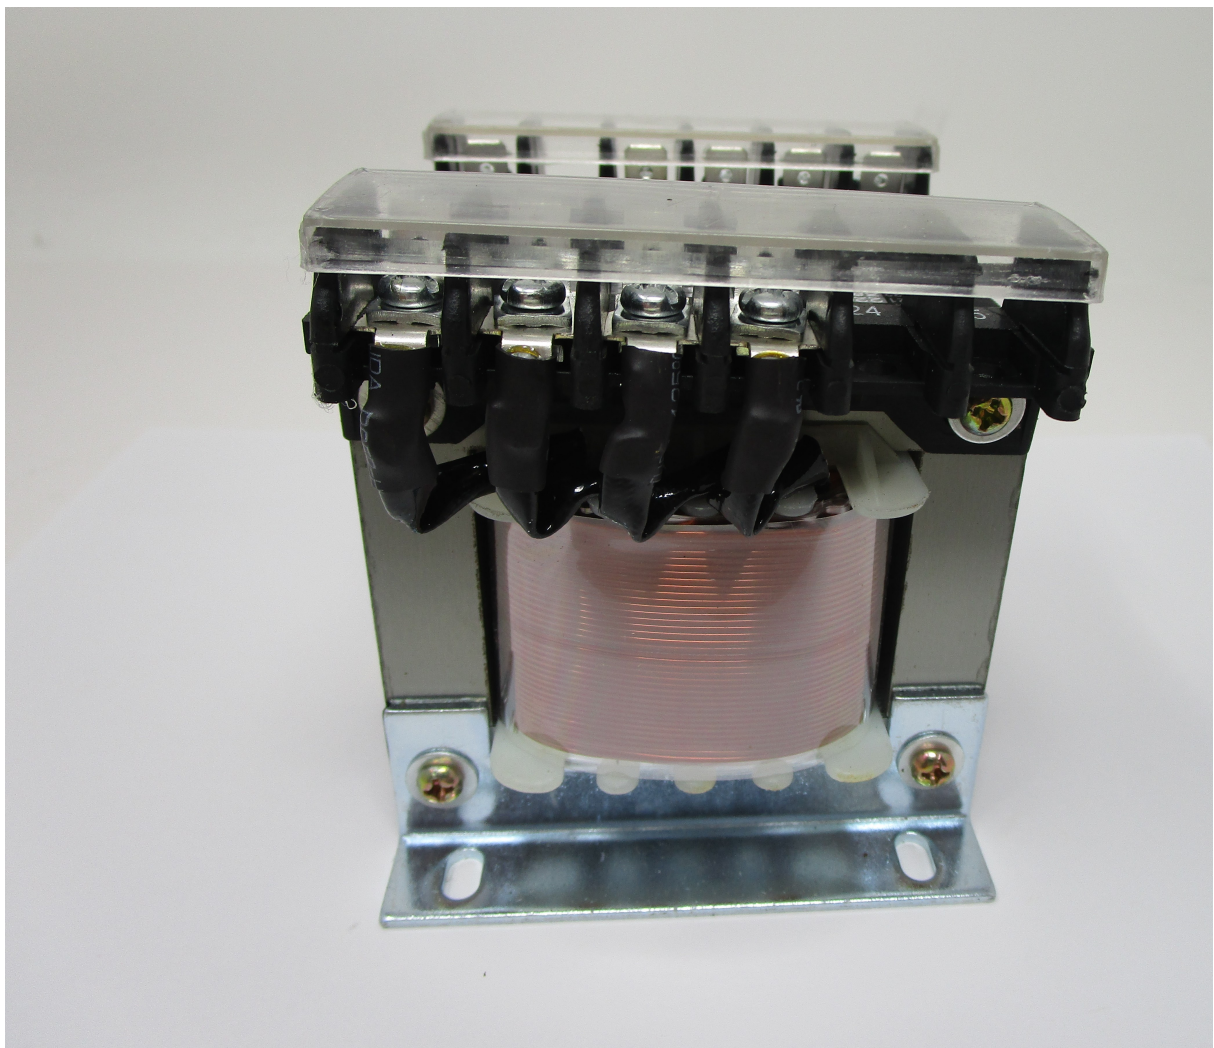

Control Transformer | ZX-TC

Product Images

Additional Information

Stock Number	JT9-ZX-TC
Gross Weight	4.5