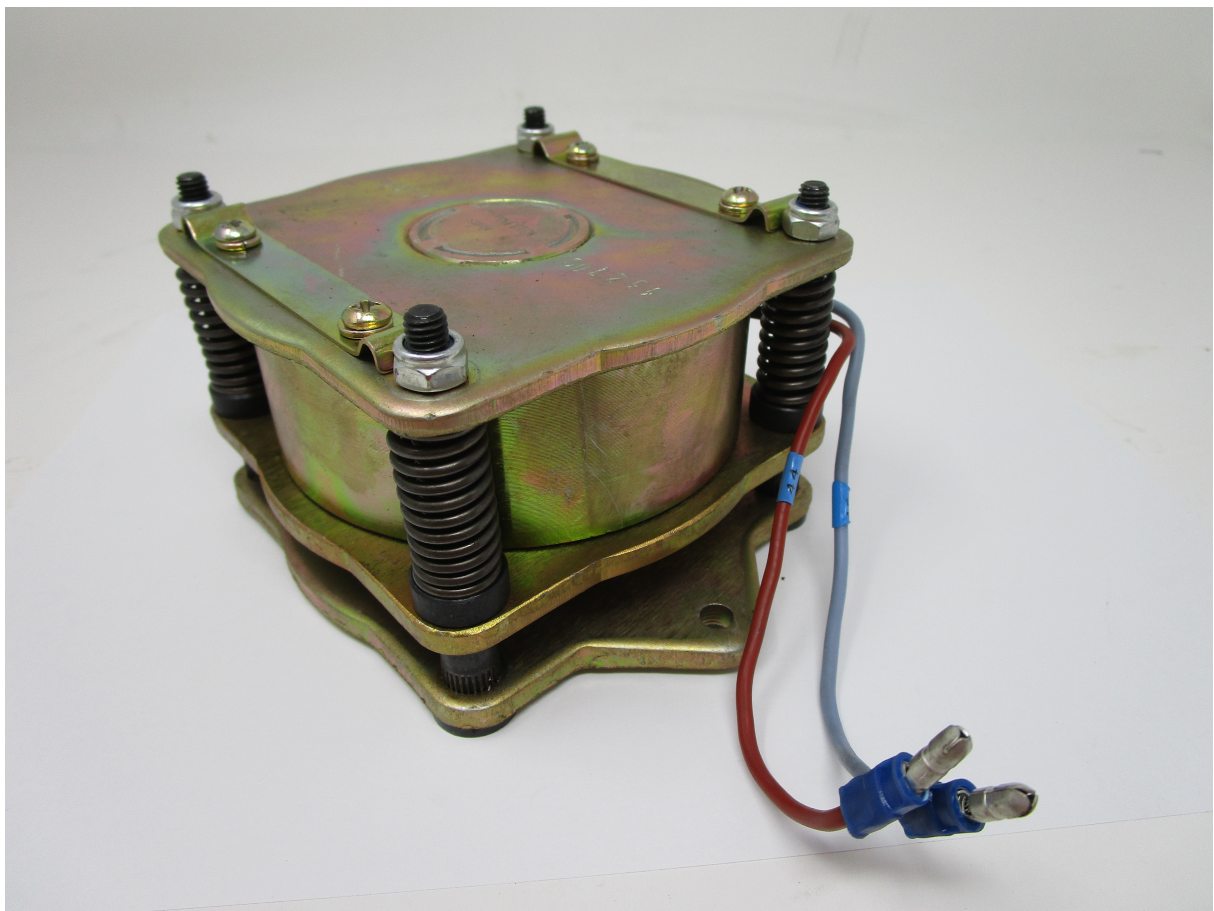

# DC Brake | 1/2SS-1C-041

## Product Images

---

## Additional Information

---

|              |                  |
|--------------|------------------|
| Stock Number | JT9-1/2SS-1C-041 |
| Gross Weight | 7.39             |