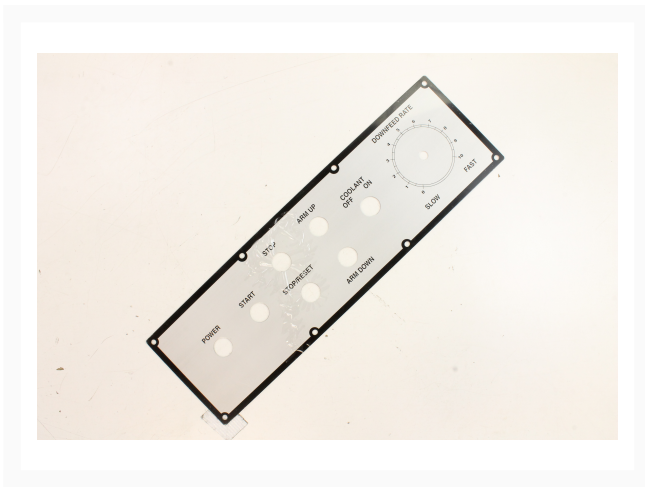

Control Panel Hbs-1321W | 1321W-151

Product Images

Additional Information

Stock Number	JT9-1321W-151
Gross Weight	1.0