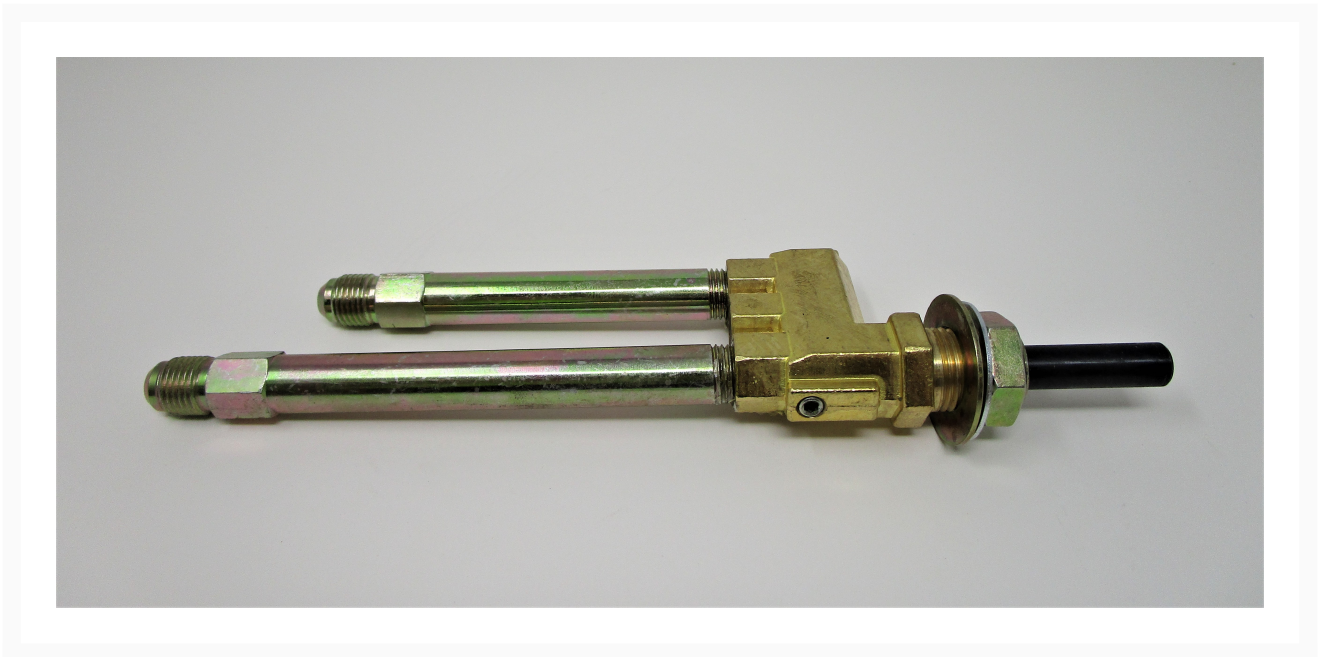

# Downfeed Valve Assembly Hbs-1321W | 1321W-152

## Product Images

---

## Additional Information

---

Stock Number	JT9-1321W-152
Gross Weight	1.0