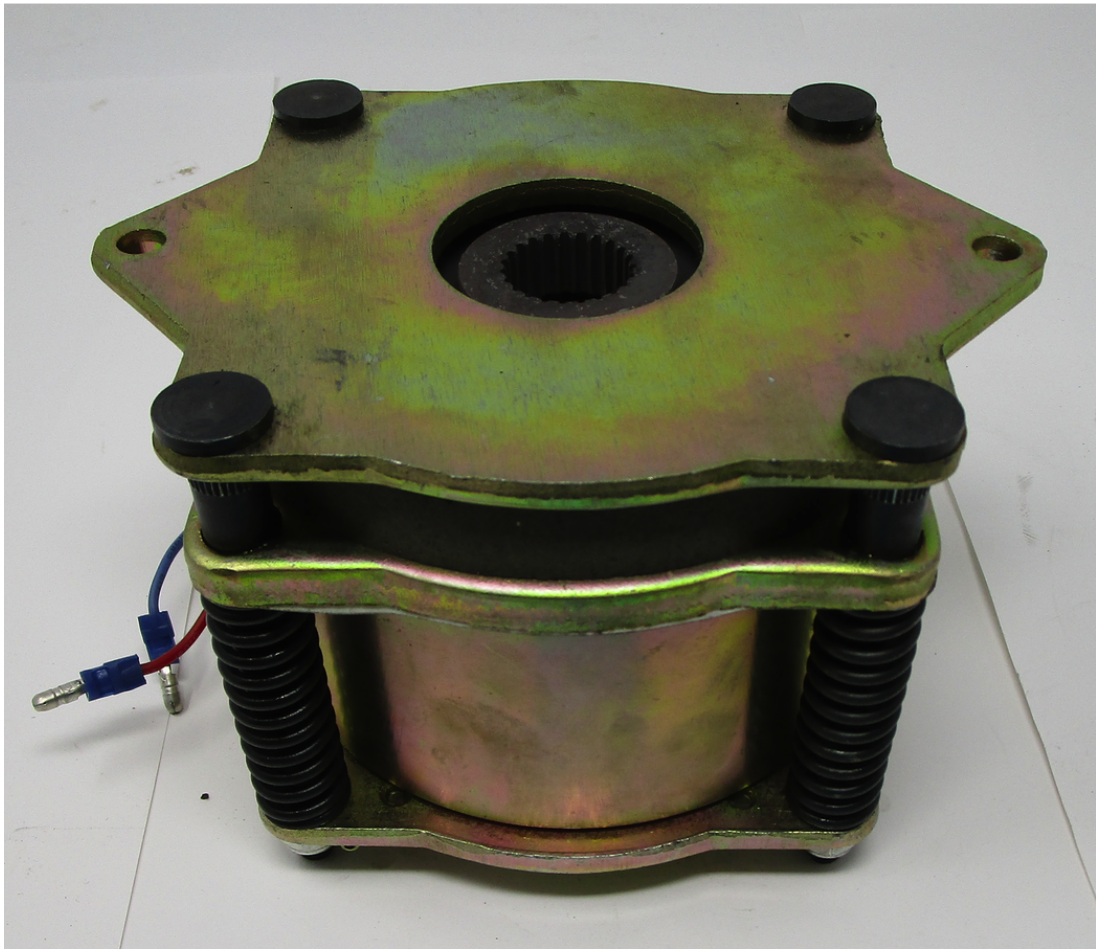

DC Brake | 1SS-3C-041

Product Images

Additional Information

Stock Number	JT9-1SS-3C-041
Gross Weight	16.53
Net weight	16.53