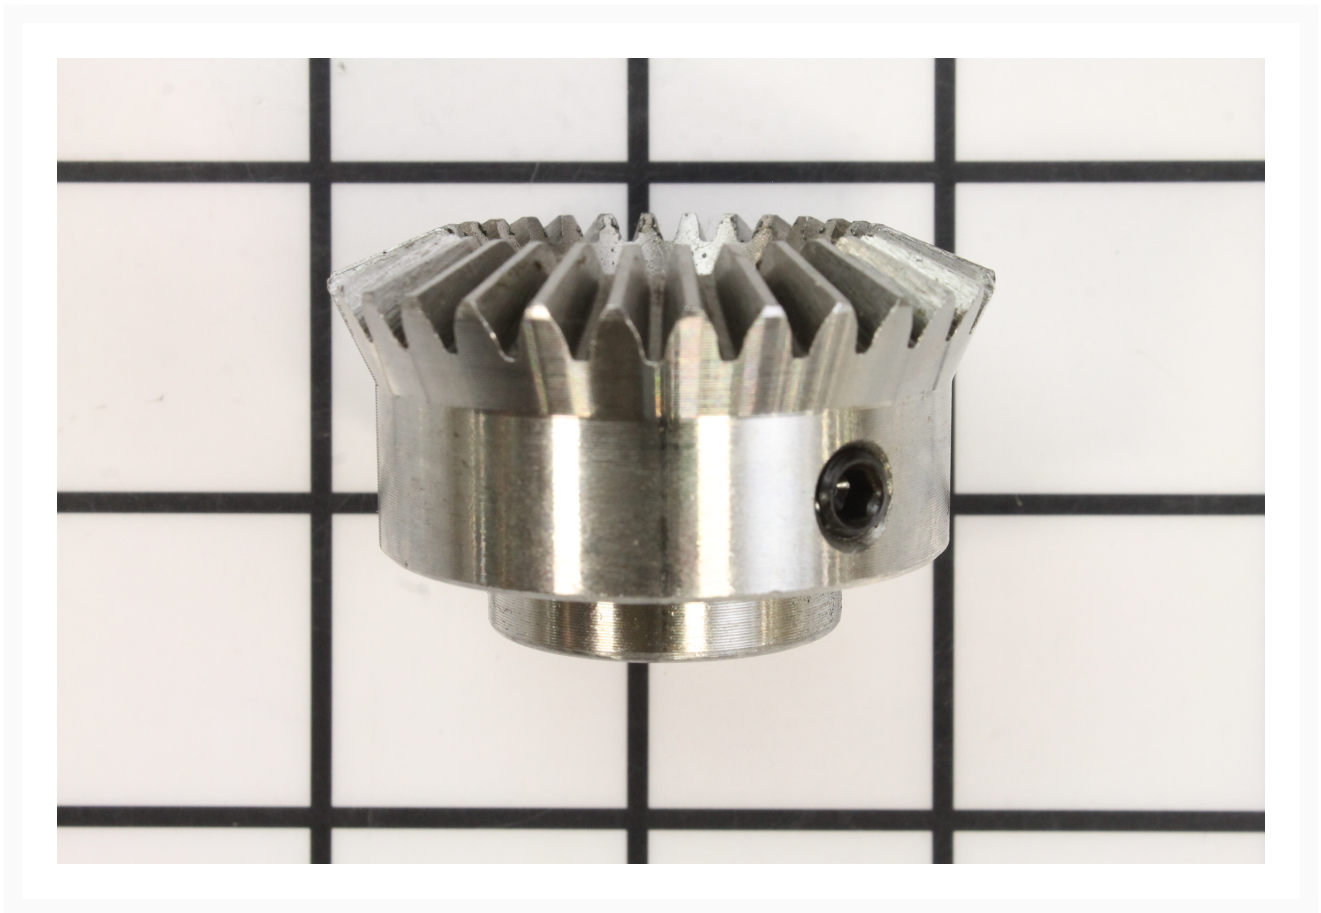

Bevel Gear Jdp-20Evs | 20EVS-C21

Product Images

Additional Information

Stock Number	JT9-20EVS-C21
Gross Weight	0.42
Net weight	0.42