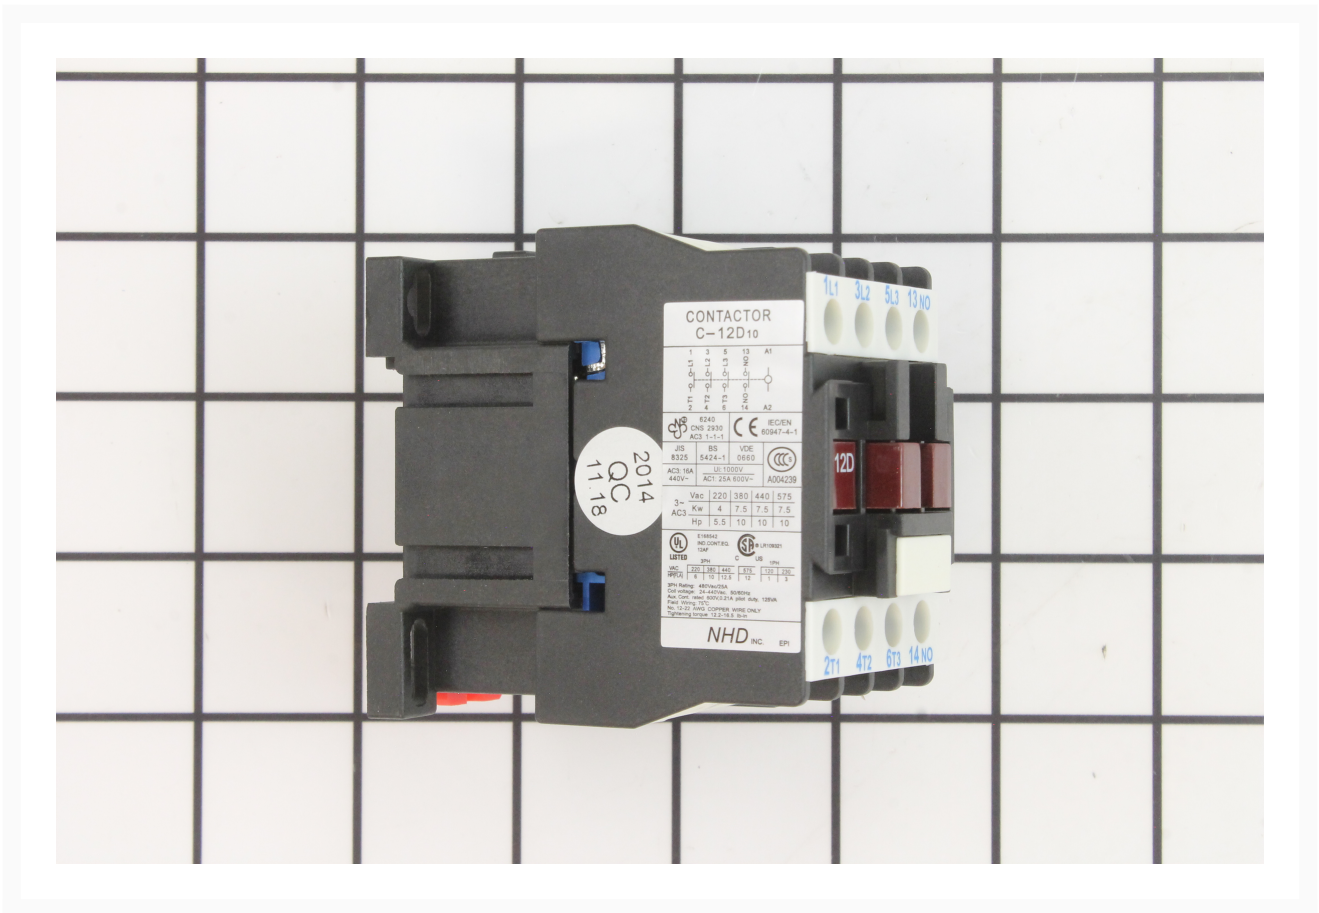

# Contactor | 20EVS-T89

## Additional Information

Stock Number	JT9-20EVS-T89
Gross Weight	1.0